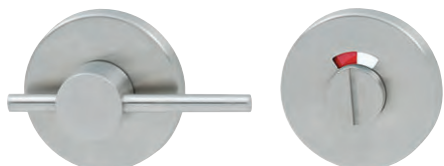

## Startec WC/emergency release indicator and inside turn, grade 304 stainless steel

- > Concealed bolt through fixing from one side only
- > 8 mm spindle included
- > To suit doors 36-45 mm thick
- > Grade 304 stainless steel
- > Order qty: 1 set

Finish  
Satin stainless steel

Cat. No.  
902.54.032

## WC/emergency release indicator and inside turn, grade 304 stainless steel

- > Concealed bolt through fixing from one side only
- > 5 mm spindle included
- > To suit doors 36-45 mm thick
- > Grade 304 stainless steel
- > Order qty: 1 set