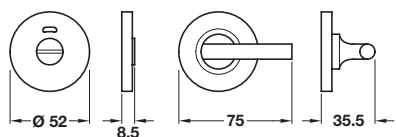

## Startec WC/emergency release indicator and inside turn, grade 304 stainless steel

- > Concealed bolt through fixing from one side only
- > 8 mm spindle included
- > To suit doors 36-45 mm thick
- > Grade 304 stainless steel
- > Order qty: 1 set

## WC/emergency release indicator and inside turn, grade 304 stainless steel

- > Concealed bolt through fixing from one side only
- > 5 mm spindle included
- > To suit doors 36-45 mm thick
- > Grade 304 stainless steel
- > Order qty: 1 set