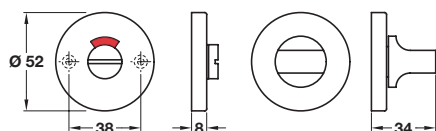

## Startec WC/emergency release indicator and inside turn, grade 304 stainless steel

- > Concealed bolt through fixing from one side only
- > 8 mm spindle included
- > To suit doors 36-45 mm thick
- > Grade 304 stainless steel
- > Order qty: 1 set

## WC/emergency release indicator and inside turn, grade 304 stainless steel

- > Concealed bolt through fixing from one side only
- > 5 mm spindle included
- > To suit doors 36-45 mm thick
- > Grade 304 stainless steel
- > Order qty: 1 set