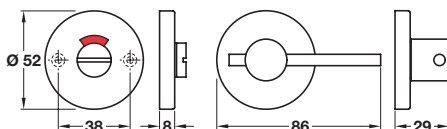

## Startec WC/emergency release indicator and inside turn, grade 304 stainless steel

- > Concealed bolt through fixing from one side only
- > 8 mm spindle included
- > To suit doors 36-45 mm thick
- > Grade 304 stainless steel
- > Order qty: 1 set

## WC/emergency release indicator and inside turn, grade 304 stainless steel

- > Concealed bolt through fixing from one side only
- > 5 mm spindle included
- > To suit doors 36-45 mm thick
- > Grade 304 stainless steel
- > Order qty: 1 set