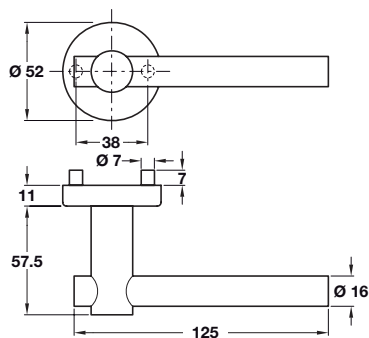

## Startec PALADIUM shaped lever handles, grade 304 stainless steel

- > Pair of lever handles and roses
- > Grub screw fixing on 8 mm spindle
- > Sprung, for use with standard duty followers
- > To suit doors 35-44 mm thick
- > Grade 304 stainless steel
- > Order qty: 1 pair

## Startec DORINA lever handles, grade 304 stainless steel

- > Pair of lever handles and roses
- > Grub screw fixing on 8 mm spindle
- > Sprung, for use with standard duty followers
- > To suit doors 35-44 mm thick
- > Grade 304 stainless steel
- > Order qty: 1 pair

## Startec GISELA lever handles, grade 304 stainless steel

- > Pair of lever handles and roses
- > Grub screw fixing on 8 mm spindle
- > Sprung, for use with standard duty followers
- > To suit doors 35-44 mm thick
- > Grade 304 stainless steel
- > Order qty: 1 pair