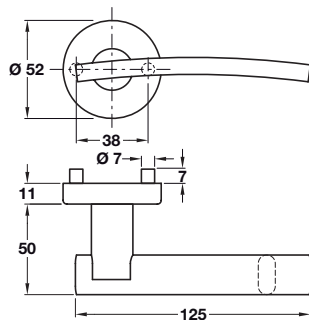

## Startec PALADIUM shaped lever handles, grade 304 stainless steel

- > Pair of lever handles and roses
- > Grub screw fixing on 8 mm spindle
- > Sprung, for use with standard duty followers
- > To suit doors 35-44 mm thick
- > Grade 304 stainless steel
- > Order qty: 1 pair

## Startec DORINA lever handles, grade 304 stainless steel

- > Pair of lever handles and roses
- > Grub screw fixing on 8 mm spindle
- > Sprung, for use with standard duty followers
- > To suit doors 35-44 mm thick
- > Grade 304 stainless steel
- > Order qty: 1 pair

## Startec GISELA lever handles, grade 304 stainless steel

- > Pair of lever handles and roses
- > Grub screw fixing on 8 mm spindle
- > Sprung, for use with standard duty followers
- > To suit doors 35-44 mm thick
- > Grade 304 stainless steel
- > Order qty: 1 pair

Finish  
Satin stainless steel

Cat. No.  
902.21.842

Co-ordinating escutcheons and WC/emergency release also available see page 31

TCH AH 2016, © Häfele U.K. Ltd 2016. Dimensional data not binding. We reserve the right to alter specifications without notice.