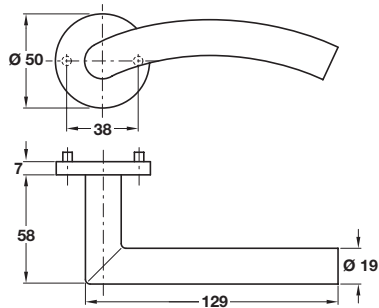

## Startec PALADIUM shaped lever handles, grade 304 stainless steel

- > Pair of lever handles and roses
- > Grub screw fixing on 8 mm spindle
- > Sprung, for use with standard duty followers
- > To suit doors 35-44 mm thick
- > Grade 304 stainless steel
- > Order qty: 1 pair

## Startec DORINA lever handles, grade 304 stainless steel

- > Pair of lever handles and roses
- > Grub screw fixing on 8 mm spindle
- > Sprung, for use with standard duty followers
- > To suit doors 35-44 mm thick
- > Grade 304 stainless steel
- > Order qty: 1 pair

## Startec GISELA lever handles, grade 304 stainless steel

- > Pair of lever handles and roses
- > Grub screw fixing on 8 mm spindle
- > Sprung, for use with standard duty followers
- > To suit doors 35-44 mm thick
- > Grade 304 stainless steel
- > Order qty: 1 pair

Finish  
Satin stainless steel

Cat. No.  
902.21.842

Co-ordinating escutcheons and WC/emergency release also available see page 31

TCH AH 2016, © Häfele U.K. Ltd 2016. Dimensional data not binding. We reserve the right to alter specifications without notice.