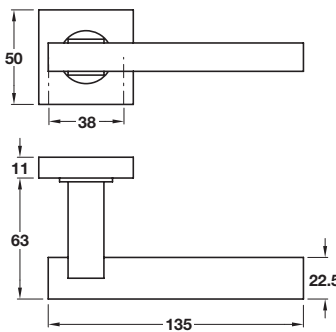

1

Startec TEC lever handles, grade 304 stainless steel

- > Pair of lever handles and roses
- > 8 mm spindle included
- > Sprung, for use with standard duty followers
- > To suit doors 35-44 mm thick
- > Grade 304 stainless steel
- > Order qty: 1 pair

Finish	Cat. No.
Satin stainless steel	902.20.312

Startec METRO lever handles, grade 304 stainless steel

- > Pair of lever handles and roses
- > 8 mm spindle included
- > Sprung, for use with standard duty followers
- > To suit doors 35-44 mm thick
- > Grade 304 stainless steel
- > Order qty: 1 pair

Finish	Cat. No.
Satin stainless steel	902.20.314

Startec VOGUE lever handles, grade 304 stainless steel

- > Pair of lever handles and roses
- > 8 mm spindle included
- > Sprung, for use with standard duty followers
- > To suit doors 35-44 mm thick
- > Grade 304 stainless steel
- > Order qty: 1 pair