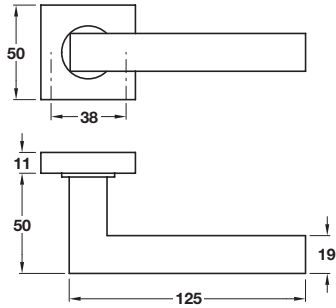

1

Startec TEC lever handles, grade 304 stainless steel

- > Pair of lever handles and roses
- > 8 mm spindle included
- > Sprung, for use with standard duty followers
- > To suit doors 35-44 mm thick
- > Grade 304 stainless steel
- > Order qty: 1 pair

Finish	Cat. No.
Satin stainless steel	902.20.312

Startec METRO lever handles, grade 304 stainless steel

- > Pair of lever handles and roses
- > 8 mm spindle included
- > Sprung, for use with standard duty followers
- > To suit doors 35-44 mm thick
- > Grade 304 stainless steel
- > Order qty: 1 pair

Finish	Cat. No.
Satin stainless steel	902.20.314

Startec VOGUE lever handles, grade 304 stainless steel

- > Pair of lever handles and roses
- > 8 mm spindle included
- > Sprung, for use with standard duty followers
- > To suit doors 35-44 mm thick
- > Grade 304 stainless steel
- > Order qty: 1 pair