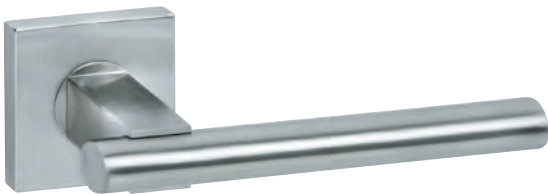

1

Startec TEC lever handles, grade 304 stainless steel

- > Pair of lever handles and roses
- > 8 mm spindle included
- > Sprung, for use with standard duty followers
- > To suit doors 35-44 mm thick
- > Grade 304 stainless steel
- > Order qty: 1 pair

Finish	Cat. No.
Satin stainless steel	902.20.312

Startec METRO lever handles, grade 304 stainless steel

- > Pair of lever handles and roses
- > 8 mm spindle included
- > Sprung, for use with standard duty followers
- > To suit doors 35-44 mm thick
- > Grade 304 stainless steel
- > Order qty: 1 pair

Finish	Cat. No.
Satin stainless steel	902.20.314

Startec VOGUE lever handles, grade 304 stainless steel

- > Pair of lever handles and roses
- > 8 mm spindle included
- > Sprung, for use with standard duty followers
- > To suit doors 35-44 mm thick
- > Grade 304 stainless steel
- > Order qty: 1 pair

Finish	Cat. No.
Satin stainless steel	902.20.316

Co-ordinating escutcheons and WC/emergency release also available see page 41