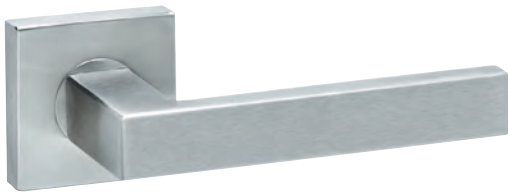

1

Startec TEC lever handles, grade 304 stainless steel

- > Pair of lever handles and roses
- > 8 mm spindle included
- > Sprung, for use with standard duty followers
- > To suit doors 35-44 mm thick
- > Grade 304 stainless steel
- > Order qty: 1 pair

Finish	Cat. No.
Satin stainless steel	902.20.312

Startec METRO lever handles, grade 304 stainless steel

- > Pair of lever handles and roses
- > 8 mm spindle included
- > Sprung, for use with standard duty followers
- > To suit doors 35-44 mm thick
- > Grade 304 stainless steel
- > Order qty: 1 pair

Finish	Cat. No.
Satin stainless steel	902.20.314

Startec VOGUE lever handles, grade 304 stainless steel

- > Pair of lever handles and roses
- > 8 mm spindle included
- > Sprung, for use with standard duty followers
- > To suit doors 35-44 mm thick
- > Grade 304 stainless steel
- > Order qty: 1 pair