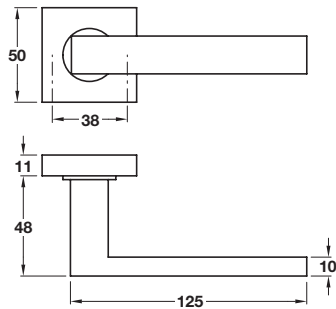

1

Startec TEC lever handles, grade 304 stainless steel

- > Pair of lever handles and roses
- > 8 mm spindle included
- > Sprung, for use with standard duty followers
- > To suit doors 35-44 mm thick
- > Grade 304 stainless steel
- > Order qty: 1 pair

Finish	Cat. No.
Satin stainless steel	902.20.312

Startec METRO lever handles, grade 304 stainless steel

- > Pair of lever handles and roses
- > 8 mm spindle included
- > Sprung, for use with standard duty followers
- > To suit doors 35-44 mm thick
- > Grade 304 stainless steel
- > Order qty: 1 pair

Finish	Cat. No.
Satin stainless steel	902.20.314

Startec VOGUE lever handles, grade 304 stainless steel

- > Pair of lever handles and roses
- > 8 mm spindle included
- > Sprung, for use with standard duty followers
- > To suit doors 35-44 mm thick
- > Grade 304 stainless steel
- > Order qty: 1 pair