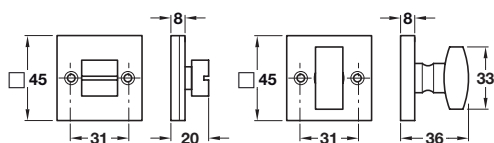

## Square profile cylinder escutcheon, malleable iron

- > Malleable iron
- > Order qty: 1 pc

Finish  
Smooth black powder coated

Cat. No.  
901.52.150

## Square WC/emergency release and inside turn, malleable iron

- > To suit doors 35-44 mm thick
- > 5 mm spindle included
- > Malleable iron
- > Order qty: 1 set

Finish  
Smooth black powder coated

Cat. No.  
901.53.150