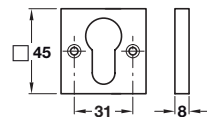

## Square standard keyway escutcheon, malleable iron

- > Malleable iron
- > Order qty: 1 pc

Finish  
Smooth black powder coated

Cat. No.  
901.51.150

## Square profile cylinder escutcheon, malleable iron

- > Malleable iron
- > Order qty: 1 pc

Finish  
Smooth black powder coated

Cat. No.  
901.52.150

## Square WC/emergency release and inside turn, malleable iron

- > To suit doors 35-44 mm thick
- > 5 mm spindle included
- > Malleable iron
- > Order qty: 1 set

Finish  
Smooth black powder coated

Cat. No.  
901.53.150