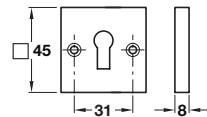

## Square standard keyway escutcheon, malleable iron

- > Malleable iron
- > Order qty: 1 pc

Finish  
Smooth black powder coated

Cat. No.  
901.51.150

## Square WC/emergency release and inside turn, malleable iron

- > To suit doors 35-44 mm thick
- > 5 mm spindle included
- > Malleable iron
- > Order qty: 1 set

Finish  
Smooth black powder coated

Cat. No.  
901.53.150