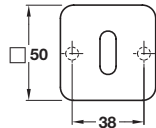

Startec URBAN/VOLA standard keyway escutcheons, zinc alloy