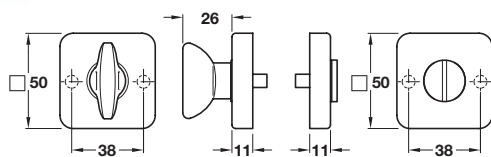

## Startec URBAN/VOLA profile cylinder escutcheon, zinc alloy

- > Zinc alloy
- > Order qty: 1 pair

Finish  
PVD satin nickel

Cat. No.  
901.59.060

## Startec URBAN/VOLA WC/emergency release and inside turn, zinc alloy

- > To suit doors up to 44 mm thick
- > 8 mm spindle included
- > Zinc alloy
- > Order qty: 1 set

Finish  
PVD satin nickel

Cat. No.  
901.59.061