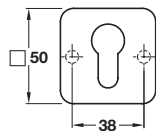

## Startec URBAN/VOLA profile cylinder escutcheon, zinc alloy

- > Zinc alloy
- > Order qty: 1 pair

Finish  
PVD satin nickel

Cat. No.  
901.59.060

## Startec URBAN/VOLA WC/emergency release and inside turn, zinc alloy

- > To suit doors up to 44 mm thick
- > 8 mm spindle included
- > Zinc alloy
- > Order qty: 1 set

Finish  
PVD satin nickel

Cat. No.  
901.59.061