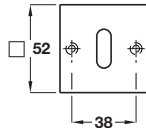

Startec NAPA/DION/SIENNA standard keyway escutcheons, zinc alloy

- > Zinc alloy
- > Order qty: 1 pair

Finish	Cat. No.
Polished chrome	901.51.422