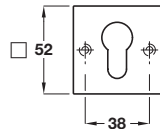

- > Zinc alloy
- > Order qty: 1 pair

Finish	Cat. No.
Polished chrome	901.52.422

Startec NAPA/DION/SIENNA WC/emergency release and inside turn, zinc alloy

- > To suit doors up to 44 mm thick
- > 8 mm spindle and fixings included
- > Zinc alloy
- > Order qty: 1 set