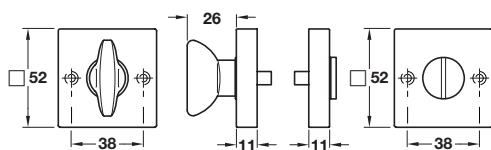

- > Zinc alloy
- > Order qty: 1 pair

Finish	Cat. No.
Polished chrome	901.52.422

Startec NAPA/DION/SIENNA WC/emergency release and inside turn, zinc alloy

- > To suit doors up to 44 mm thick
- > 8 mm spindle and fixings included
- > Zinc alloy
- > Order qty: 1 set