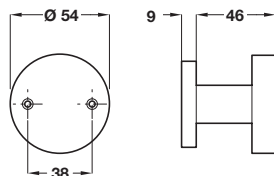

HL17 square fixed knob

- > Single fixed knob on rose
- > With 8 mm threaded spindle
- > To suit door thickness 38-65 mm
- > Non operable, for use on entrance doors
- > Operable knob or lever handle for other side of door must be ordered separately
- > Grade 304 stainless steel
- > Order qty: 1 pc

Finish	Cat. No.
Satin stainless steel	903.70.040
Polished stainless steel	903.70.041

HL18 round fixed knob

- > Single fixed knob on rose
- > With 8 mm threaded spindle
- > To suit door thickness 38-65 mm
- > Non operable, for use on entrance doors
- > Operable knob or lever handle for other side of door must be ordered separately
- > Grade 304 stainless steel
- > Order qty: 1 pc