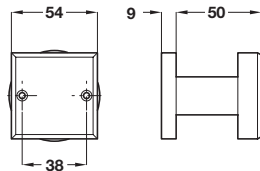

HL17 square fixed knob

- > Single fixed knob on rose
- > With 8 mm threaded spindle
- > To suit door thickness 38-65 mm
- > Non operable, for use on entrance doors
- > Operable knob or lever handle for other side of door must be ordered separately
- > Grade 304 stainless steel
- > Order qty: 1 pc

Finish	Cat. No.
Satin stainless steel	903.70.040
Polished stainless steel	903.70.041

HL18 round fixed knob

- > Single fixed knob on rose
- > With 8 mm threaded spindle
- > To suit door thickness 38-65 mm
- > Non operable, for use on entrance doors
- > Operable knob or lever handle for other side of door must be ordered separately
- > Grade 304 stainless steel
- > Order qty: 1 pc