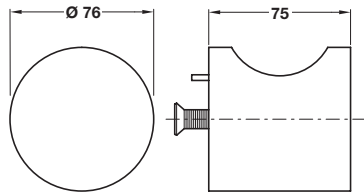

CENTRE DOOR KNOBS

Non operable, for use on entrance doors.

Centre door knob, stainless steel

- > Only for use with solid wood doors
- > Rear fixing
- > Grade 316 stainless steel
- > Order qty: 1 pc

Finish	Cat. No.
Satin stainless steel	902.70.530
Polished stainless steel	902.70.531