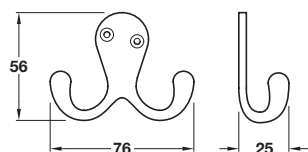

Double coat hook

- > Face fixing
- > Zinc alloy
- > Order qty: 1 pc

Finish	Cat. No.
Polished chrome	845.13.200
Electro brass-plated	845.13.800

Single coat hook

- > Polished aluminium
- > Order fixing screws separately
- > Order qty: 1 pc

Height	Dim. A	Dim. B	Screws required	Cat. No.
30 mm	12 mm	23 mm	Ø 3.0 mm	845.00.809
40 mm	19 mm	30 mm	Ø 3.5 mm	845.01.806
42 mm	21 mm	35 mm	Ø 3.5 mm	845.02.803

Double coat hook

- > Polished aluminium
- > Order fixing screws separately
- > Order qty: 1 pc

Height	Dim. A	Dim. B	Screws required	Cat. No.
32 mm	42 mm	22 mm	Ø 3.0 mm	845.10.805
40 mm	49 mm	25 mm	Ø 3.5 mm	845.11.802
48 mm	60 mm	34 mm	Ø 3.5 mm	845.12.809

Coat hook

- > Face fixing
- > Aluminium, heavy gauge, 3 mm
- > Order qty: 1 pc