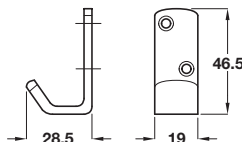

Height	Dim. A	Dim. B	Screws required	Cat. No.
30 mm	12 mm	23 mm	Ø 3.0 mm	845.00.809
40 mm	19 mm	30 mm	Ø 3.5 mm	845.01.806
42 mm	21 mm	35 mm	Ø 3.5 mm	845.02.803

Double coat hook

- > Polished aluminium
- > Order fixing screws separately
- > Order qty: 1 pc

Height	Dim. A	Dim. B	Screws required	Cat. No.
32 mm	42 mm	22 mm	Ø 3.0 mm	845.10.805
40 mm	49 mm	25 mm	Ø 3.5 mm	845.11.802
48 mm	60 mm	34 mm	Ø 3.5 mm	845.12.809

Coat hook

- > Face fixing
- > Aluminium, heavy gauge, 3 mm
- > Order qty: 1 pc