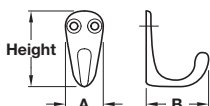

Single coat hook

- > Polished aluminium
- > Order fixing screws separately
- > Order qty: 1 pc

Height	Dim. A	Dim. B	Screws required	Cat. No.
30 mm	12 mm	23 mm	Ø 3.0 mm	845.00.809
40 mm	19 mm	30 mm	Ø 3.5 mm	845.01.806
42 mm	21 mm	35 mm	Ø 3.5 mm	845.02.803