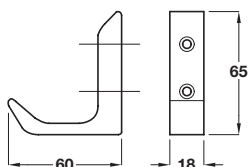

Coat hook

- > Face fixing
- > Aluminium
- > Order qty: 1 pc

Finish	Cat. No.
Satin anodised aluminium	842.95.910