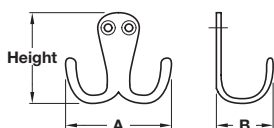

Height	Dim. A	Dim. B	Screws required	Cat. No.
30 mm	12 mm	23 mm	Ø 3.0 mm	845.00.809
40 mm	19 mm	30 mm	Ø 3.5 mm	845.01.806
42 mm	21 mm	35 mm	Ø 3.5 mm	845.02.803

Double coat hook

- > Polished aluminium
- > Order fixing screws separately
- > Order qty: 1 pc

Height	Dim. A	Dim. B	Screws required	Cat. No.
32 mm	42 mm	22 mm	Ø 3.0 mm	845.10.805
40 mm	49 mm	25 mm	Ø 3.5 mm	845.11.802
48 mm	60 mm	34 mm	Ø 3.5 mm	845.12.809

Coat hook

- > Face fixing
- > Aluminium, heavy gauge, 3 mm
- > Order qty: 1 pc