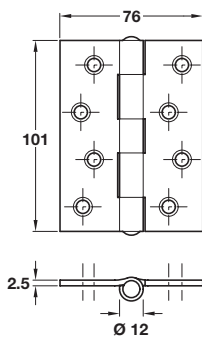

## 451 Steel butt hinge, 76 x 64 mm

Note: ±3 mm tolerance on dimensions

- > Fixed pin
- > For medium weight interior doors
- > For max. door weight 37 kg (when 3 hinges used)
- > Order fixing screws separately
- > Mild steel
- > Order qty: 1 pc

## 451 Steel butt hinge, 101 x 76 mm

Note: ±3 mm tolerance on dimensions

- > Fixed pin
- > For medium weight interior doors
- > For max. door weight 55 kg (when 3 hinges used)
- > Order fixing screws separately
- > Mild steel
- > Order qty: 1 pc

## 1838 Steel butt hinge, 100 x 71 mm

- > Fixed pin
- > For light/medium weight interior doors
- > For max. door weight 37 kg (when 3 hinges used)
- > Steel
- > Order qty: 1 pc

Finish	Cat. No.
Self coloured	926.85.070
Polished chrome	926.85.072
Bright zinc-plated	926.85.079
Electro-brassed	926.85.075