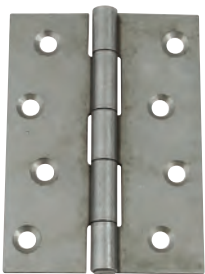

1838 Steel butt hinge, 100 x 71 mm

- > Fixed pin
- > For light/medium weight interior doors
- > For max. door weight 37 kg (when 3 hinges used)
- > Steel
- > Order qty: 1 pc