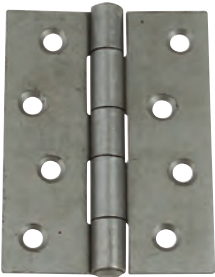

## 451 Steel butt hinge, 76 x 64 mm

Note: ±3 mm tolerance on dimensions

- > Fixed pin
- > For medium weight interior doors
- > For max. door weight 37 kg (when 3 hinges used)
- > Order fixing screws separately
- > Mild steel
- > Order qty: 1 pc

Finish	Cat. No.
Bright zinc-plated	926.90.009

## 451 Steel butt hinge, 101 x 76 mm

Note: ±3 mm tolerance on dimensions

- > Fixed pin
- > For medium weight interior doors
- > For max. door weight 55 kg (when 3 hinges used)
- > Order fixing screws separately
- > Mild steel
- > Order qty: 1 pc

## 1838 Steel butt hinge, 100 x 71 mm

- > Fixed pin
- > For light/medium weight interior doors
- > For max. door weight 37 kg (when 3 hinges used)
- > Steel
- > Order qty: 1 pc

Finish	Cat. No.
Self coloured	926.85.070
Polished chrome	926.85.072
Bright zinc-plated	926.85.079
Electro-brassed	926.85.075