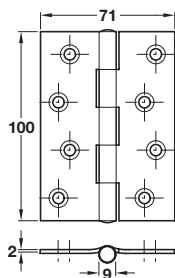

## 451 Steel butt hinge, 76 x 64 mm

Note: ±3 mm tolerance on dimensions

- > Fixed pin
- > For medium weight interior doors
- > For max. door weight 37 kg (when 3 hinges used)
- > Order fixing screws separately
- > Mild steel
- > Order qty: 1 pc

## 451 Steel butt hinge, 101 x 76 mm

Note: ±3 mm tolerance on dimensions

- > Fixed pin
- > For medium weight interior doors
- > For max. door weight 55 kg (when 3 hinges used)
- > Order fixing screws separately
- > Mild steel
- > Order qty: 1 pc

## 1838 Steel butt hinge, 100 x 71 mm

- > Fixed pin
- > For light/medium weight interior doors
- > For max. door weight 37 kg (when 3 hinges used)
- > Steel
- > Order qty: 1 pc

Finish	Cat. No.
Self coloured	926.85.070
Polished chrome	926.85.072
Bright zinc-plated	926.85.079
Electro-brassed	926.85.075