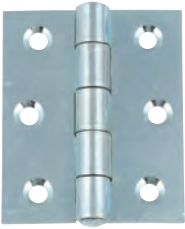

## 451 Steel butt hinge, 76 x 64 mm

Note: ±3 mm tolerance on dimensions

- > Fixed pin
- > For medium weight interior doors
- > For max. door weight 37 kg (when 3 hinges used)
- > Order fixing screws separately
- > Mild steel
- > Order qty: 1 pc

Finish	Cat. No.
Bright zinc-plated	926.90.009

## 451 Steel butt hinge, 101 x 76 mm

Note: ±3 mm tolerance on dimensions

- > Fixed pin
- > For medium weight interior doors
- > For max. door weight 55 kg (when 3 hinges used)
- > Order fixing screws separately
- > Mild steel
- > Order qty: 1 pc

## 1838 Steel butt hinge, 100 x 71 mm

- > Fixed pin
- > For light/medium weight interior doors
- > For max. door weight 37 kg (when 3 hinges used)
- > Steel
- > Order qty: 1 pc

Finish	Cat. No.
Self coloured	926.85.070
Polished chrome	926.85.072
Bright zinc-plated	926.85.079
Electro-brassed	926.85.075