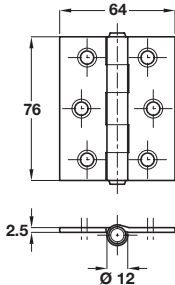

## 451 Steel butt hinge, 76 x 64 mm

Note: ±3 mm tolerance on dimensions

- > Fixed pin
- > For medium weight interior doors
- > For max. door weight 37 kg (when 3 hinges used)
- > Order fixing screws separately
- > Mild steel
- > Order qty: 1 pc

## 451 Steel butt hinge, 101 x 76 mm

Note: ±3 mm tolerance on dimensions

- > Fixed pin
- > For medium weight interior doors
- > For max. door weight 55 kg (when 3 hinges used)
- > Order fixing screws separately
- > Mild steel
- > Order qty: 1 pc

## 1838 Steel butt hinge, 100 x 71 mm

- > Fixed pin
- > For light/medium weight interior doors
- > For max. door weight 37 kg (when 3 hinges used)
- > Steel
- > Order qty: 1 pc

Finish	Cat. No.
Self coloured	926.85.070
Polished chrome	926.85.072
Bright zinc-plated	926.85.079
Electro-brassed	926.85.075