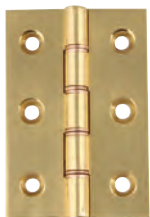

Brass DPBW butt hinge, 76 x 50 mm

- > Square corners
- > Double phosphor bronze washers to each joint
- > Brass
- > Order qty: 1 pc

Finish	Cat. No.
Polished brass	926.83.238
Chrome-plated	926.83.232
Satin nickel	926.83.236

Brass DPBW butt hinge, 100 x 67 mm

- > Square corners
- > Double phosphor bronze washers to each joint
- > Brass
- > Order qty: 1 pc

Finish	Cat. No.
Polished brass	926.83.248
Chrome-plated	926.83.242
Satin nickel	926.83.246