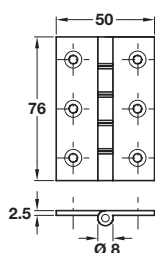

Brass DPBW butt hinge, 76 x 50 mm

- > Square corners
- > Double phosphor bronze washers to each joint
- > Brass
- > Order qty: 1 pc

Finish	Cat. No.
Polished brass	926.83.238
Chrome-plated	926.83.232
Satin nickel	926.83.236

Brass DPBW butt hinge, 100 x 67 mm

- > Square corners
- > Double phosphor bronze washers to each joint
- > Brass
- > Order qty: 1 pc

Finish	Cat. No.
Polished brass	926.83.248
Chrome-plated	926.83.242
Satin nickel	926.83.246