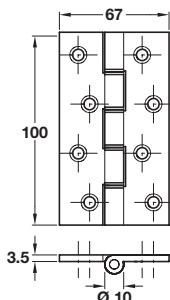

Brass DPBW butt hinge, 76 x 50 mm

- > Square corners
- > Double phosphor bronze washers to each joint
- > Brass
- > Order qty: 1 pc

Finish	Cat. No.
Polished brass	926.83.238
Chrome-plated	926.83.232
Satin nickel	926.83.236

Brass DPBW butt hinge, 100 x 67 mm

- > Square corners
- > Double phosphor bronze washers to each joint
- > Brass
- > Order qty: 1 pc

Finish	Cat. No.
Polished brass	926.83.248
Chrome-plated	926.83.242
Satin nickel	926.83.246