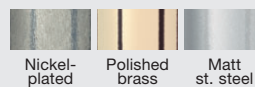

Startec double action spring hinge, 147 x 65 mm

- > For door thickness 30 - 35 mm
- > Max. door width 700 mm
- > Max. door height 2000 mm
- > Max. door weight 27 kg
- > Order fixing screws separately
- > Steel or stainless steel
- > Order qty: 1 pc

{Finish	Cat. No.
Nickel-plated steel	927.01.270
Polished brass-plated steel	927.01.281
Matt stainless steel	927.01.203

Startec double action spring hinge, 172 x 75.5 mm

- > For door thickness 35 - 40 mm
- > Max. door width 750 mm
- > Max. door height 2500 mm
- > Max. door weight 40 kg
- > Order fixing screws separately
- > Steel or stainless steel
- > Order qty: 1 pair

{Finish	Cat. No.
Nickel-plated steel	927.01.370
Polished brass-plated steel	927.01.381
Matt stainless steel	927.01.303