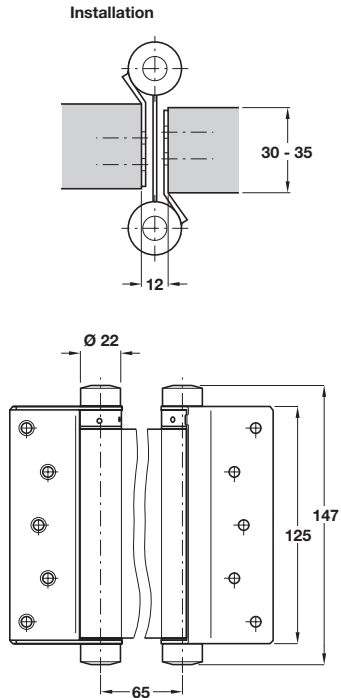

Startec double action spring hinge, 147 x 65 mm

- > For door thickness 30 - 35 mm
- > Max. door width 700 mm
- > Max. door height 2000 mm
- > Max. door weight 27 kg
- > Order fixing screws separately
- > Steel or stainless steel
- > Order qty: 1 pc

{Finish	Cat. No.
Nickel-plated steel	927.01.270
Polished brass-plated steel	927.01.281
Matt stainless steel	927.01.203

Startec double action spring hinge, 172 x 75.5 mm

- > For door thickness 35 - 40 mm
- > Max. door width 750 mm
- > Max. door height 2500 mm
- > Max. door weight 40 kg
- > Order fixing screws separately
- > Steel or stainless steel
- > Order qty: 1 pair