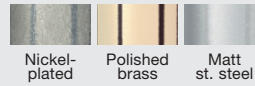

Startec double action spring hinge, 147 x 65 mm

- > For door thickness 30 - 35 mm
- > Max. door width 700 mm
- > Max. door height 2000 mm
- > Max. door weight 27 kg
- > Order fixing screws separately
- > Steel or stainless steel
- > Order qty: 1 pc

{Finish	Cat. No.
Nickel-plated steel	927.01.270
Polished brass-plated steel	927.01.281
Matt stainless steel	927.01.203

Startec double action spring hinge, 172 x 75.5 mm

- > For door thickness 35 - 40 mm
- > Max. door width 750 mm
- > Max. door height 2500 mm
- > Max. door weight 40 kg
- > Order fixing screws separately
- > Steel or stainless steel
- > Order qty: 1 pair

{Finish	Cat. No.
Nickel-plated steel	927.01.370
Polished brass-plated steel	927.01.381
Matt stainless steel	927.01.303