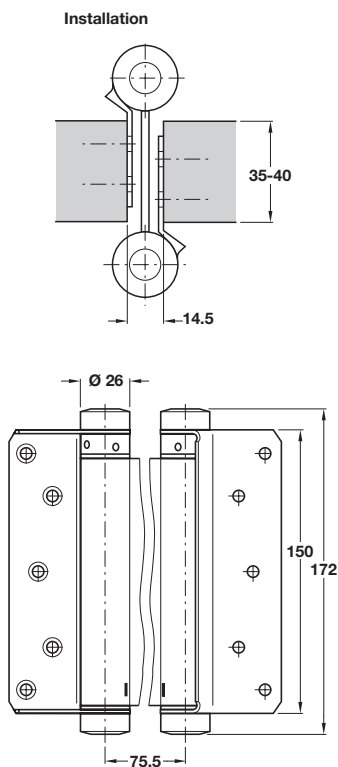

Startec double action spring hinge, 147 x 65 mm

- > For door thickness 30 - 35 mm
- > Max. door width 700 mm
- > Max. door height 2000 mm
- > Max. door weight 27 kg
- > Order fixing screws separately
- > Steel or stainless steel
- > Order qty: 1 pc

{Finish	Cat. No.
Nickel-plated steel	927.01.270
Polished brass-plated steel	927.01.281
Matt stainless steel	927.01.203

Startec double action spring hinge, 172 x 75.5 mm

- > For door thickness 35 - 40 mm
- > Max. door width 750 mm
- > Max. door height 2500 mm
- > Max. door weight 40 kg
- > Order fixing screws separately
- > Steel or stainless steel
- > Order qty: 1 pair