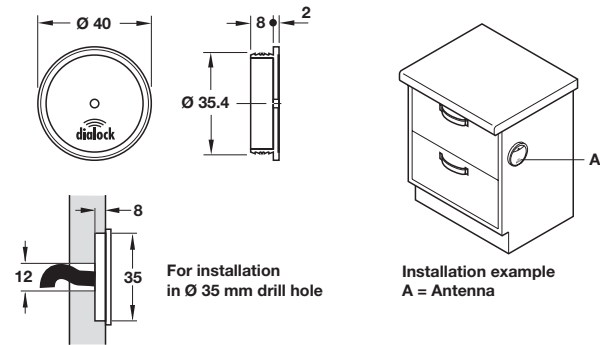

DFANT 2 external antenna

- > Red/Green LED shows programming and locking status
- > With lead and coaxial plug, for connecting to Dialock FT 120 furniture terminals, external antenna version
- > For installation in Ø 35 mm hole
- > Min. installation distance between 2 antennae: 250 mm
- > Anthracite grey plastic housing, black lead
- > Order qty: 1 pc

For installation in Ø 35 mm drill hole

Installation example
A = Antenna

IP67

Not suitable for use in metal or metal coated furniture

Lead length	Cat. No.
1 m	237.58.130
3 m	237.58.129

5

Dialock power supply

- > Height x Width x Length): 30 x 42 x 105 mm
- > Input: 100-240 V AC. Output: 12V DC
- > AMP-connector for connecting up to 3 FT 120s, MLA8 or relay units
- > For internal use only
- > 1.35 m output cable and 2 pin mains cable included
- > Black plastic
- > Order qty: 1 pc