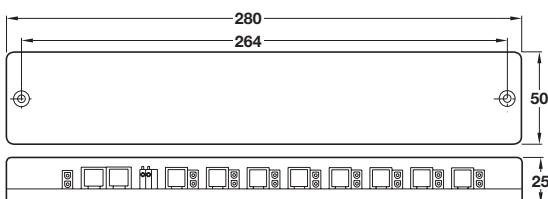

MLA 8 Multi-locking adapter

- > For direct connection of 8 EFL 3 or EFL 3C furniture lock cases with confirmation contact to one FT 120 in same locking area - keyed alike
- > For maximum 16 MLA 8 connected in series (128 furniture locks)
- > Technical data:
  - EFL 3 furniture lock case output: 12 V
  - Confirmation contact: 24 V, 1A max
  - Connector on lock side: RJ 10
  - Connector on DFT side: Molex 87833-042
- > Screw fixing
- > Plastic housing
- > Comprises:
  - 1x MLA 8 Multi-locking connector
  - 1x Cable for connecting to FT 120 furniture terminal
- > Order qty: 1 pc

Finish	Cat. No.
Anthracite/Light grey	910.51.084