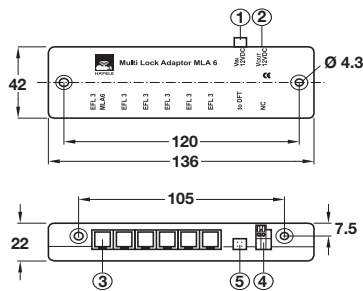

## Connecting cable

- > For connecting EFL 3 or MLA 6 to the FT 120 terminal
- > For connecting MLA 8 to the FT 120 terminal
- > With mini connector and RJ-11 connector
- > Black plastic
- > Order qty: 1 pc

For connecting:	EFL 3 or MLA 6	MLA 8
1.0 m lead length	237.56.341	237.56.361
3.0 m lead length	237.56.343	-
5.0 m lead length	237.56.345	237.56.365

## MLA 6 Multi-lock adapter

- 1 - V in (voltage supply)
- 2 - V out (output current)
- 3 - For EFL 3 (furniture lock)
- 4 - NC contact (normally closed) (for external systems)
- 5 - Data in (from FT 120)

## MLA 8 Multi-locking adapter

- > For direct connection of 8 EFL 3 or EFL 3C furniture lock cases with confirmation contact to one FT 120 in same locking area - keyed alike
- > For maximum 16 MLA 8 connected in series (128 furniture locks)
- > Technical data:
  - EFL 3 furniture lock case output: 12 V
  - Confirmation contact: 24 V, 1A max
  - Connector on lock side: RJ 10
  - Connector on DFT side: Molex 87833-042
- > Screw fixing
- > Plastic housing
- > Comprises:
  - 1x MLA 8 Multi-locking connector
  - 1x Cable for connecting to FT 120 furniture terminal
- > Order qty: 1 pc