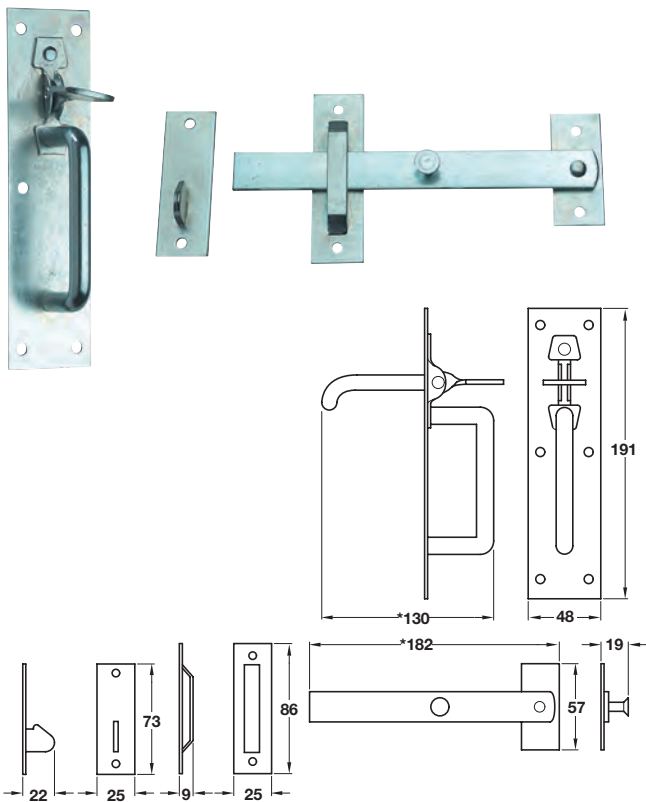

GATE FURNITURE

Ring and Suffolk latch handles and springs for gates.

Suffolk latch, medium

Note: ±10 mm tolerance on dimensions

- > Electro galvanized steel
- > Order fixing screws separately
- > Order qty: 1 set

Finish	Cat. No.
Electro galvanized	911.63.018

Suffolk latch

Note: ±5 mm tolerance on dimensions

- > Face fixing
- > Steel
- > Order fixing screws separately
- > Order qty: 1 pc

Finish	Cat. No.
Black	911.63.027
Galvanized	911.63.028

5

Door Locking and Security: Padlocks and Gate Fittings