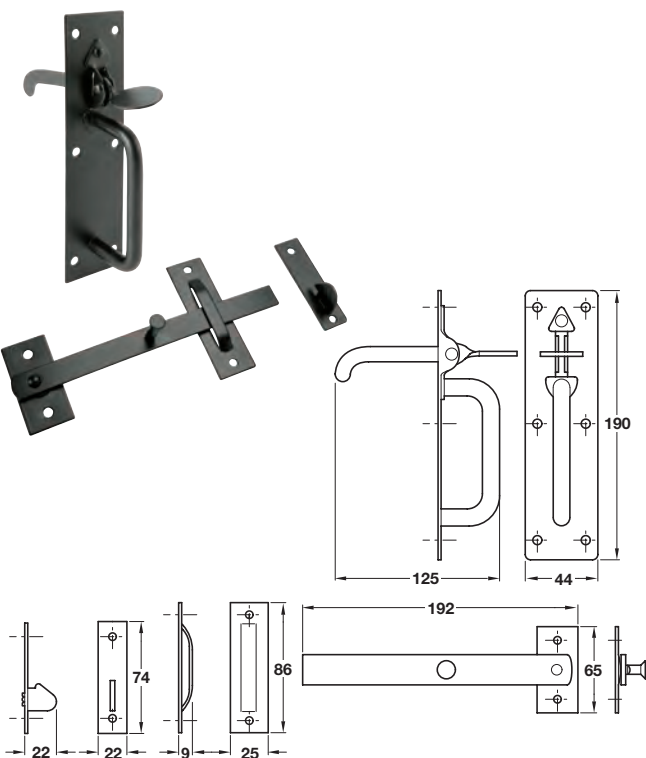

GATE FURNITURE

Ring and Suffolk latch handles and springs for gates.

Suffolk latch, medium

Note: ±10 mm tolerance on dimensions

- > Electro galvanized steel
- > Order fixing screws separately
- > Order qty: 1 set

Finish	Cat. No.
Electro galvanized	911.63.018

Suffolk latch

Note: ±5 mm tolerance on dimensions

- > Face fixing
- > Steel
- > Order fixing screws separately
- > Order qty: 1 pc

Finish	Cat. No.
Black	911.63.027
Galvanized	911.63.028

5

Door Locking and Security: Padlocks and Gate Fittings