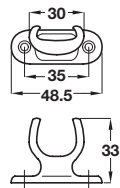

Pole holder