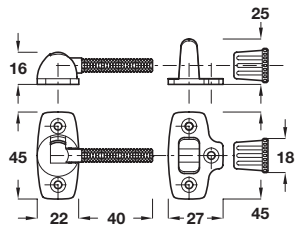

## Pole hook

- > To suit Ø 25 mm pole (pole not supplied)
- > Brass
- > Order qty: 1 pc

Finish	Cat. No.
Polished brass	979.00.608

## Pole holder

- > To suit pole hook, 970.04.048 and 970.04.042
- > Brass
- > Order qty: 1 pc

Finish	Cat. No.
Polished chrome plated	979.00.612
Polished brass	979.00.618

## Economy sash fastener

Note: ±3 mm tolerance on dimensions

- > Zinc alloy
- > Order qty: 1 pc

Finish	Cat. No.
Electro brassed	970.04.008
Zinc-plated	970.04.009

## Economy sash fastener, fitch pattern

Note: ±3 mm tolerance on dimensions

- > Zinc alloy
- > Order qty: 1 pc

Finish	Cat. No.
Bright zinc-plated	970.04.019