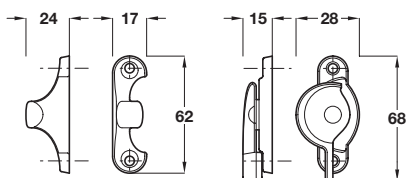

## Pole hook

Note: ±3 mm tolerance on dimensions

- > To suit Ø 25 mm pole (pole not supplied)
- > Brass
- > Order qty: 1 pc

Finish	Cat. No.
Polished brass	970.04.048
Polished chrome	970.04.042

## Pole hook

- > To suit Ø 25 mm pole (pole not supplied)
- > Brass
- > Order qty: 1 pc

Finish	Cat. No.
Polished brass	979.00.608

## Economy sash fastener

Note: ±3 mm tolerance on dimensions

- > Zinc alloy
- > Order qty: 1 pc

Finish	Cat. No.
Electro brassed	970.04.008
Zinc-plated	970.04.009

## Economy sash fastener, fitch pattern

Note: ±3 mm tolerance on dimensions

- > Zinc alloy
- > Order qty: 1 pc

Finish	Cat. No.
Bright zinc-plated	970.04.019