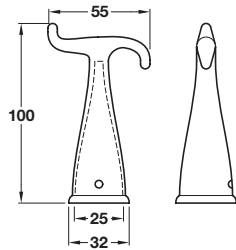

## Pole hook

Note: ±3 mm tolerance on dimensions

- > To suit Ø 25 mm pole (pole not supplied)
- > Brass
- > Order qty: 1 pc

Finish	Cat. No.
Polished brass	970.04.048
Polished chrome	970.04.042

## Pole hook

- > To suit Ø 25 mm pole (pole not supplied)
- > Brass
- > Order qty: 1 pc

Finish	Cat. No.
Polished brass	979.00.608

## Economy sash fastener

Note: ±3 mm tolerance on dimensions

- > Zinc alloy
- > Order qty: 1 pc

Finish	Cat. No.
Electro brassed	970.04.008
Zinc-plated	970.04.009

## Economy sash fastener, fitch pattern

Note: ±3 mm tolerance on dimensions

- > Zinc alloy
- > Order qty: 1 pc

Finish	Cat. No.
Bright zinc-plated	970.04.019