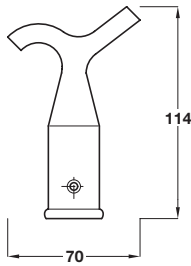

## Pole hook

Note: ±3 mm tolerance on dimensions

- > To suit Ø 25 mm pole (pole not supplied)
- > Brass
- > Order qty: 1 pc

Finish	Cat. No.
Polished brass	970.04.048
Polished chrome	970.04.042

## Pole hook

- > To suit Ø 25 mm pole (pole not supplied)
- > Brass
- > Order qty: 1 pc

Finish	Cat. No.
Polished brass	979.00.608

## Economy sash fastener

Note: ±3 mm tolerance on dimensions

- > Zinc alloy
- > Order qty: 1 pc

Finish	Cat. No.
Electro brassed	970.04.008
Zinc-plated	970.04.009

## Economy sash fastener, fitch pattern

Note: ±3 mm tolerance on dimensions

- > Zinc alloy
- > Order qty: 1 pc

Finish	Cat. No.
Bright zinc-plated	970.04.019