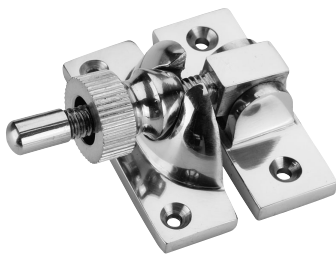

Sash fastener, Brighton pattern

- > Brass
- > Order qty: 1 pc

Finish	Cat. No.
Polished brass	971.06.004
Satin chrome	971.06.005
Polished chrome	971.06.006

Sash fastener, Brighton pattern, lockable

- > Key included
- > Brass
- > Order qty: 1 pc

Finish	Cat. No.
Polished brass	971.06.007
Satin chrome	971.06.008
Polished chrome	971.06.009

Sash fastener, quadrant arm

- > Brass
- > Order qty: 1 pc

Finish	Cat. No.
Polished brass	971.06.010
Satin chrome	971.06.011
Polished chrome	971.06.012