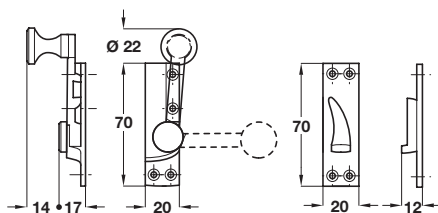

Sash fastener, Brighton pattern

- > Brass
- > Order qty: 1 pc

Finish	Cat. No.
Polished brass	971.06.004
Satin chrome	971.06.005
Polished chrome	971.06.006

Sash fastener, Brighton pattern, lockable

- > Key included
- > Brass
- > Order qty: 1 pc

Finish	Cat. No.
Polished brass	971.06.007
Satin chrome	971.06.008
Polished chrome	971.06.009

Sash fastener, quadrant arm

- > Brass
- > Order qty: 1 pc

Finish	Cat. No.
Polished brass	971.06.010
Satin chrome	971.06.011
Polished chrome	971.06.012