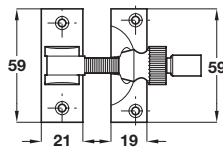

Sash fastener, Brighton pattern

- > Brass
- > Order qty: 1 pc

Finish	Cat. No.
Polished brass	971.06.004
Satin chrome	971.06.005
Polished chrome	971.06.006

Sash fastener, Brighton pattern, lockable

- > Key included
- > Brass
- > Order qty: 1 pc

Finish	Cat. No.
Polished brass	971.06.007
Satin chrome	971.06.008
Polished chrome	971.06.009

Sash fastener, quadrant arm

- > Brass
- > Order qty: 1 pc

Finish	Cat. No.
Polished brass	971.06.010
Satin chrome	971.06.011
Polished chrome	971.06.012