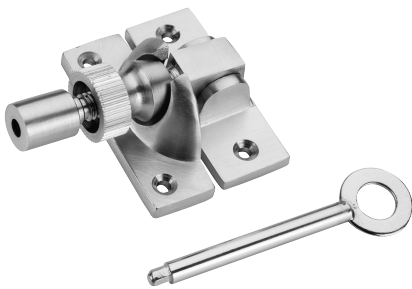

Sash fastener, Brighton pattern

- > Brass
- > Order qty: 1 pc

Finish	Cat. No.
Polished brass	971.06.004
Satin chrome	971.06.005
Polished chrome	971.06.006

Sash fastener, Brighton pattern, lockable

- > Key included
- > Brass
- > Order qty: 1 pc

Finish	Cat. No.
Polished brass	971.06.007
Satin chrome	971.06.008
Polished chrome	971.06.009

Sash fastener, quadrant arm

- > Brass
- > Order qty: 1 pc

Finish	Cat. No.
Polished brass	971.06.010
Satin chrome	971.06.011
Polished chrome	971.06.012