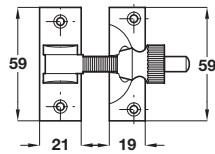

Sash fastener, Brighton pattern

- > Brass
- > Order qty: 1 pc

Finish	Cat. No.
Polished brass	971.06.004
Satin chrome	971.06.005
Polished chrome	971.06.006

Sash fastener, Brighton pattern, lockable

- > Key included
- > Brass
- > Order qty: 1 pc

Finish	Cat. No.
Polished brass	971.06.007
Satin chrome	971.06.008
Polished chrome	971.06.009

Sash fastener, quadrant arm

- > Brass
- > Order qty: 1 pc

Finish	Cat. No.
Polished brass	971.06.010
Satin chrome	971.06.011
Polished chrome	971.06.012