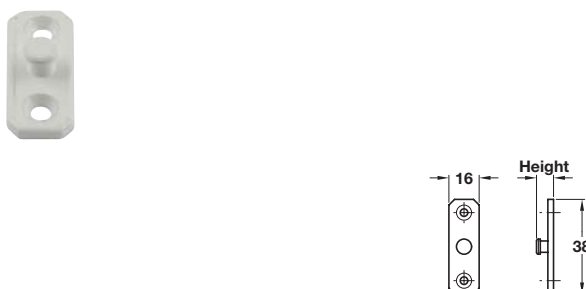

WINDOW SECURITY

Restrictors and locks.

Res-Lok concealed locking restrictor

- > Suitable for side or top hung windows
- > Auto locking, key release
- > To suit timber, aluminium and PVCu
- > Euro groove or surface mounted
- > Restricts sash to 100 mm
- > Includes standard stud plate
- > Self colour stainless steel and zinc alloy
- > Order qty: 1 pc

CONFORMS TO BS EN 8213-1:2004	COMPLIES WITH BS 6375 PART 1	COMPLIES WITH BS 6375 PART 2
--	---	---

Hand	Left	Right
Cat. No.	973.00.020	973.00.030

Concealed restrictor

- > Suitable for side or top hung windows
- > To suit timber, aluminium and PVCu
- > Restricts sash to 100 mm
- > Stainless steel and zinc alloy
- > 9.5 mm height stud plate included. For other sizes of stud plate see below
- > Order qty: 1 pc

CONFORMS TO BS EN 8213-1:2004	COMPLIES WITH BS 6375 PART 1	COMPLIES WITH BS 6375 PART 2
--	---	---

Finish	Left hand	Right hand
Long arm		
Self colour	973.00.040	973.00.050
White	973.00.047	973.00.057
Short arm		
Self colour	973.00.060	973.00.070
White	973.00.067	973.00.077

Stud plate

- > For use with concealed restrictor shown above
- > Stainless steel and zinc alloy
- > Order qty: 1 pc

Height	Self colour	White
9.5 mm	973.00.800	973.00.807
10.5 mm	973.00.810	973.00.817
11.5 mm	973.00.820	973.00.827