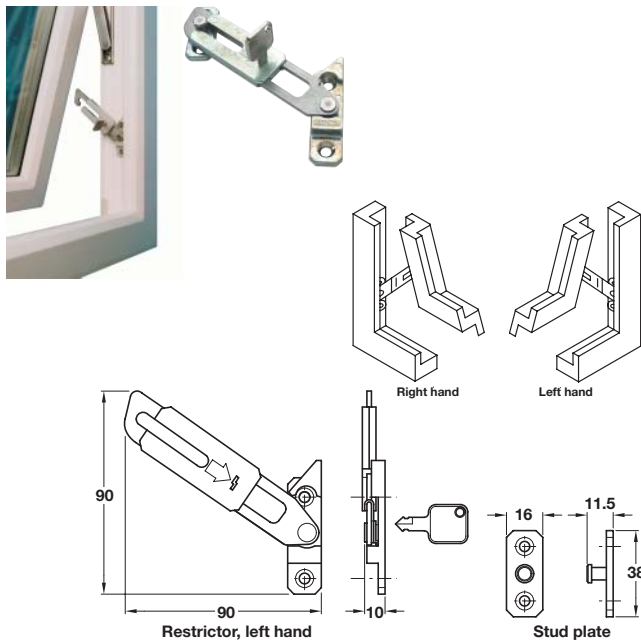

WINDOW SECURITY

Restrictors and locks.

Res-Lok concealed locking restrictor

- > Suitable for side or top hung windows
- > Auto locking, key release
- > To suit timber, aluminium and PVCu
- > Euro groove or surface mounted
- > Restricts sash to 100 mm
- > Includes standard stud plate
- > Self colour stainless steel and zinc alloy
- > Order qty: 1 pc

CONFORMS TO BS EN 8213-1:2004	COMPLIES WITH BS 6375 PART 1	COMPLIES WITH BS 6375 PART 2
--	---	---

Hand	Left	Right
Cat. No.	973.00.020	973.00.030

Concealed restrictor

- > Suitable for side or top hung windows
- > To suit timber, aluminium and PVCu
- > Restricts sash to 100 mm
- > Stainless steel and zinc alloy
- > 9.5 mm height stud plate included. For other sizes of stud plate see below
- > Order qty: 1 pc

CONFORMS TO BS EN 8213-1:2004	COMPLIES WITH BS 6375 PART 1	COMPLIES WITH BS 6375 PART 2
--	---	---

Finish	Left hand	Right hand
Long arm		
Self colour	973.00.040	973.00.050
White	973.00.047	973.00.057
Short arm		
Self colour	973.00.060	973.00.070
White	973.00.067	973.00.077

Stud plate

- > For use with concealed restrictor shown above
- > Stainless steel and zinc alloy
- > Order qty: 1 pc

Height	Self colour	White
9.5 mm	973.00.800	973.00.807
10.5 mm	973.00.810	973.00.817
11.5 mm	973.00.820	973.00.827