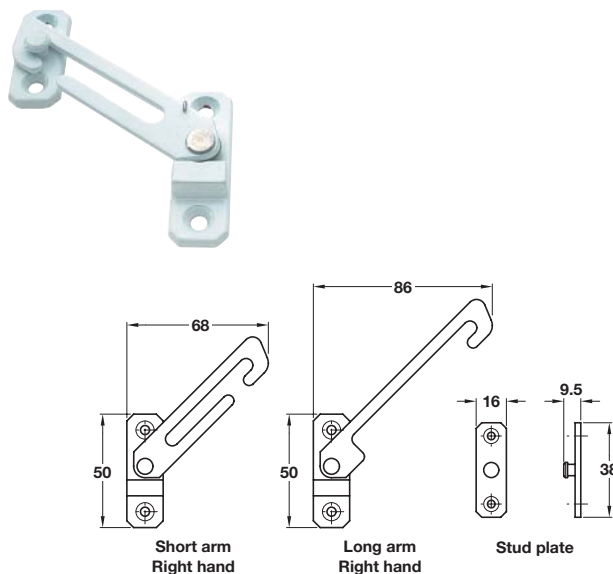

WINDOW SECURITY

Restrictors and locks.

Res-Lok concealed locking restrictor

- > Suitable for side or top hung windows
- > Auto locking, key release
- > To suit timber, aluminium and PVCu
- > Euro groove or surface mounted
- > Restricts sash to 100 mm
- > Includes standard stud plate
- > Self colour stainless steel and zinc alloy
- > Order qty: 1 pc

CONFORMS TO BS EN 8213-1:2004	COMPLIES WITH BS 6375 PART 1	COMPLIES WITH BS 6375 PART 2
--	---	---

Hand	Left	Right
Cat. No.	973.00.020	973.00.030

Concealed restrictor

- > Suitable for side or top hung windows
- > To suit timber, aluminium and PVCu
- > Restricts sash to 100 mm
- > Stainless steel and zinc alloy
- > 9.5 mm height stud plate included. For other sizes of stud plate see below
- > Order qty: 1 pc

CONFORMS TO BS EN 8213-1:2004	COMPLIES WITH BS 6375 PART 1	COMPLIES WITH BS 6375 PART 2
--	---	---

Finish	Left hand	Right hand
Long arm		
Self colour	973.00.040	973.00.050
White	973.00.047	973.00.057
Short arm		
Self colour	973.00.060	973.00.070
White	973.00.067	973.00.077

Stud plate

- > For use with concealed restrictor shown above
- > Stainless steel and zinc alloy
- > Order qty: 1 pc

Height	Self colour	White
9.5 mm	973.00.800	973.00.807
10.5 mm	973.00.810	973.00.817
11.5 mm	973.00.820	973.00.827