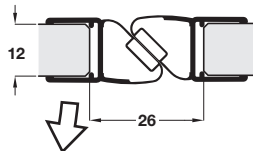

Magnetic seal 90°

For 10 mm thick glass

For 12 mm thick glass

- > Suitable for toughened glass doors 10-12 mm thick
- > Length: 2250 mm
- > Seal clips on to glass
- > Rigid soft PVC
- > Order qty: 1 pc

Finish
Clear

Cat. No.
950.34.002

Magnetic seal 180°

For 10 mm thick glass

For 12 mm thick glass

- > Suitable for toughened glass doors 10-12 mm thick
- > Length: 2250 mm
- > Seal clips on to glass
- > Rigid soft PVC
- > Order qty: 1 pc