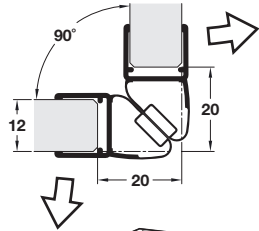

Magnetic seal 90°

For 10 mm thick glass

For 12 mm thick glass

- > Suitable for toughened glass doors 10-12 mm thick
- > Length: 2250 mm
- > Seal clips on to glass
- > Rigid soft PVC
- > Order qty: 1 pc

Finish
Clear

Cat. No.
950.34.002

Magnetic seal 180°

For 10 mm thick glass

For 12 mm thick glass

- > Suitable for toughened glass doors 10-12 mm thick
- > Length: 2250 mm
- > Seal clips on to glass
- > Rigid soft PVC
- > Order qty: 1 pc