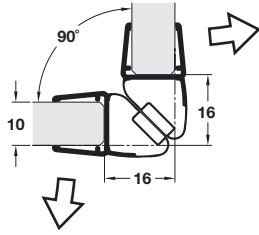

Magnetic seal 90°

For 10 mm thick glass

For 12 mm thick glass

- > Suitable for toughened glass doors 10-12 mm thick
- > Length: 2250 mm
- > Seal clips on to glass
- > Rigid soft PVC
- > Order qty: 1 pc

Finish
Clear

Cat. No.
950.34.002

Magnetic seal 180°

For 10 mm thick glass

For 12 mm thick glass

- > Suitable for toughened glass doors 10-12 mm thick
- > Length: 2250 mm
- > Seal clips on to glass
- > Rigid soft PVC
- > Order qty: 1 pc