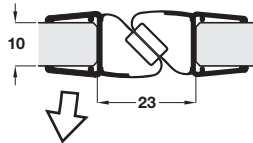

Magnetic seal 90°

For 10 mm thick glass

For 12 mm thick glass

- > Suitable for toughened glass doors 10-12 mm thick
- > Length: 2250 mm
- > Seal clips on to glass
- > Rigid soft PVC
- > Order qty: 1 pc

Finish
Clear

Cat. No.
950.34.002

Magnetic seal 180°

For 10 mm thick glass

For 12 mm thick glass

- > Suitable for toughened glass doors 10-12 mm thick
- > Length: 2250 mm
- > Seal clips on to glass
- > Rigid soft PVC
- > Order qty: 1 pc