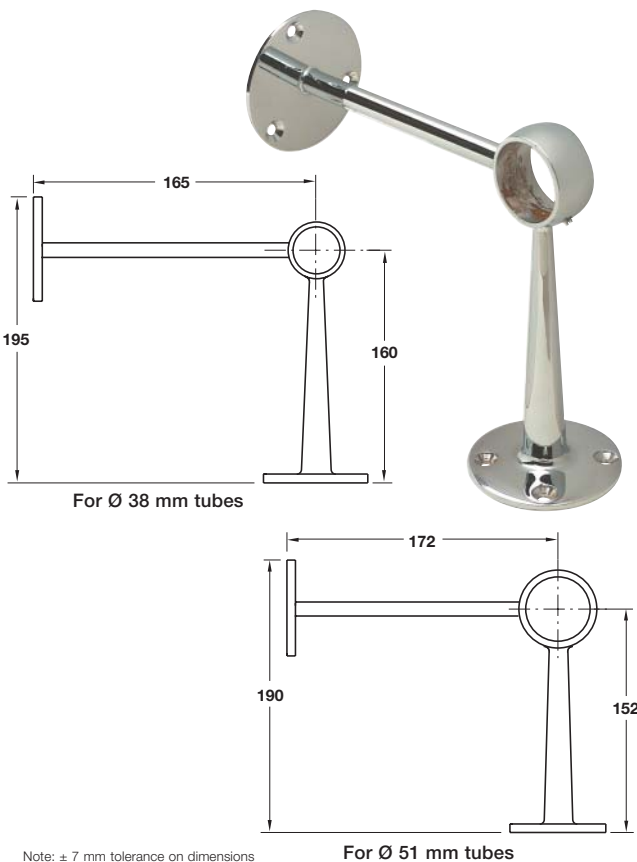

Flat centre post, upright

- > For Ø 38 or 51 mm tubes
- > Brass
- > To be used for foot rails only
- > Order fixing screws separately
- > Order qty: 1 pc

Finish	Ø 38 mm	Ø 51 mm
Satin nickel	812.51.410	812.61.410
Polished chrome	812.51.210	812.61.210

These railing supports should not be wall mounted for use as handrail support, they should only be base mounted as shown

Railing support bracket, side stem

- > For Ø 38 or 51 mm tubes
- > Brass
- > To be used for foot rails only
- > Order fixing screws separately
- > Order qty: 1 pc

Finish	Ø 38 mm	Ø 51 mm
Satin nickel	812.51.620	812.61.620
Polished chrome	812.51.220	812.61.220

These railing supports should not be wall mounted for use as handrail support, they should only be base mounted as shown