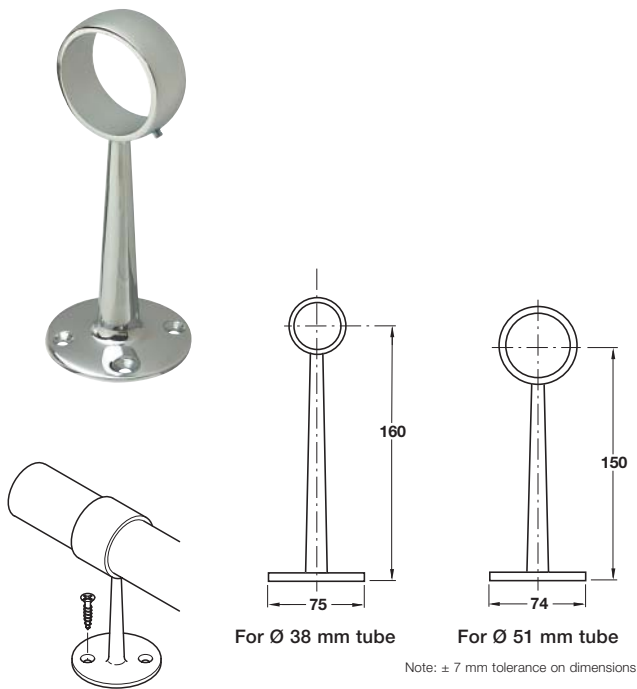

Flat centre post, upright

- > For Ø 38 or 51 mm tubes
- > Brass
- > To be used for foot rails only
- > Order fixing screws separately
- > Order qty: 1 pc

Finish	Ø 38 mm	Ø 51 mm
Satin nickel	812.51.410	812.61.410
Polished chrome	812.51.210	812.61.210

These railing supports should not be wall mounted for use as handrail support, they should only be base mounted as shown

Railing support bracket, side stem

- > For Ø 38 or 51 mm tubes
- > Brass
- > To be used for foot rails only
- > Order fixing screws separately
- > Order qty: 1 pc

Finish	Ø 38 mm	Ø 51 mm
Satin nickel	812.51.620	812.61.620
Polished chrome	812.51.220	812.61.220

These railing supports should not be wall mounted for use as handrail support, they should only be base mounted as shown