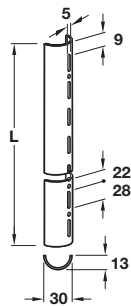

**Supporting channel, single-slotted**

- > For use with all brackets except U-brackets
- > Plastic coated steel
- > Order qty: 1 pair

Length	White (RAL 9003)	Silver coloured (RAL 9006)
495 mm	772.03.505	-
845 mm	772.03.508	-
995 mm	772.03.510	770.03.510
1495 mm	772.03.515	770.03.515
1995 mm	772.03.520	770.03.520
2495 mm	772.03.525	770.03.525

**Supporting channel, double slotted**

- > For use with all brackets
- > Powder coated steel
- > Order qty: 1 pair

772.05.510 REPLACED BY **772.05.610**  
 772.05.515 REPLACED BY **772.05.615**  
 772.05.520 REPLACED BY **772.05.620**  
 772.05.525 REPLACED BY **772.05.625**  
 Previous version was RAL 9003 white

Length	White	Silver coloured (RAL 9006)
995 mm	772.05.610	770.05.510
1495 mm	772.05.615	770.05.515
1995 mm	772.05.620	770.05.520
2495 mm	772.05.625	770.05.525

**Supporting channel, single slotted**

- > Semi-circular
- > For use with all brackets except U-brackets
- > Plastic coated steel
- > Order qty: 1 PC

Length	Silver coloured (RAL 9006)
1995 mm	770.00.520

**Channel fastening materials**

- > For fixing supporting channels
- > Set consists of:
  - 18x chipboard screws Ø 4.5 x 50 mm
  - 18x wall plugs Ø 6 x 36mm
- > Order qty: 1 set