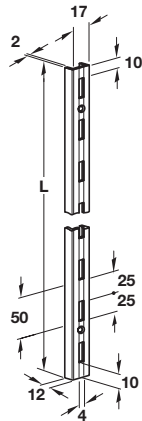

**Supporting channel, single-slotted**

- > For use with all brackets except U-brackets
- > Plastic coated steel
- > Order qty: 1 pair

Length	White (RAL 9003)	Silver coloured (RAL 9006)
495 mm	772.03.505	-
845 mm	772.03.508	-
995 mm	772.03.510	770.03.510
1495 mm	772.03.515	770.03.515
1995 mm	772.03.520	770.03.520
2495 mm	772.03.525	770.03.525

**Supporting channel, double slotted**

- > For use with all brackets
- > Powder coated steel
- > Order qty: 1 pair

772.05.510 REPLACED BY **772.05.610**  
 772.05.515 REPLACED BY **772.05.615**  
 772.05.520 REPLACED BY **772.05.620**  
 772.05.525 REPLACED BY **772.05.625**  
 Previous version was RAL 9003 white

Length	White	Silver coloured (RAL 9006)
995 mm	772.05.610	770.05.510
1495 mm	772.05.615	770.05.515
1995 mm	772.05.620	770.05.520
2495 mm	772.05.625	770.05.525

**Supporting channel, single slotted**

- > Semi-circular
- > For use with all brackets except U-brackets
- > Plastic coated steel
- > Order qty: 1 PC

Length	Silver coloured (RAL 9006)
1995 mm	770.00.520

**Channel fastening materials**

- > For fixing supporting channels
- > Set consists of:
  - 18x chipboard screws Ø 4.5 x 50 mm
  - 18x wall plugs Ø 6 x 36mm
- > Order qty: 1 set