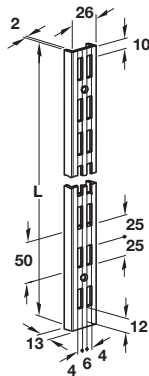

**Supporting channel, single-slotted**

- > For use with all brackets except U-brackets
- > Plastic coated steel
- > Order qty: 1 pair

Length	White (RAL 9003)	Silver coloured (RAL 9006)
495 mm	772.03.505	-
845 mm	772.03.508	-
995 mm	772.03.510	770.03.510
1495 mm	772.03.515	770.03.515
1995 mm	772.03.520	770.03.520
2495 mm	772.03.525	770.03.525

**Supporting channel, double slotted**

- > For use with all brackets
- > Powder coated steel
- > Order qty: 1 pair

772.05.510 REPLACED BY **772.05.610**  
 772.05.515 REPLACED BY **772.05.615**  
 772.05.520 REPLACED BY **772.05.620**  
 772.05.525 REPLACED BY **772.05.625**  
 Previous version was RAL 9003 white

Length	White	Silver coloured (RAL 9006)
995 mm	772.05.610	770.05.510
1495 mm	772.05.615	770.05.515
1995 mm	772.05.620	770.05.520
2495 mm	772.05.625	770.05.525

**Supporting channel, single slotted**

- > Semi-circular
- > For use with all brackets except U-brackets
- > Plastic coated steel
- > Order qty: 1 PC

Length	Silver coloured (RAL 9006)
1995 mm	770.00.520

**Channel fastening materials**

- > For fixing supporting channels
- > Set consists of:
  - 18x chipboard screws Ø 4.5 x 50 mm
  - 18x wall plugs Ø 6 x 36mm
- > Order qty: 1 set