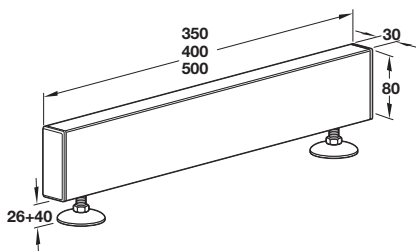

Four sided column, double slotted on two sides

- > For use with all brackets
- > For use with column support rail
- > Plastic coated steel
- > Order qty: 1 pc

Length	Silver coloured (RAL 9006)
2115 mm	770.16.221
2515 mm	770.16.225

Tubular Insert

- > Plug fits into top or bottom of four sided 60 x 30 mm columns
- > For use with M10 ceiling screw and adjustment feet
- > Zinc alloy
- > Order qty: 1 pc

Finish	Bright
Cat. No.	770.16.292

Foot, 30 mm

- > For use with 30 x 30 mm double slotted column and 60 x 30 mm columns
- > With adjusting screws, adjustable +40 mm
- > Plastic coated steel
- > Order qty: 1 pc

Effective depth	Silver coloured (RAL 9006)
500 mm	770.16.282