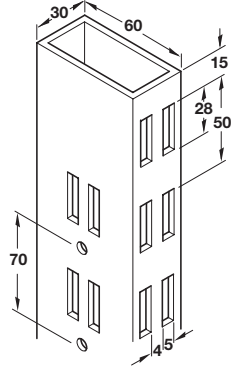

Four sided column, double slotted on two sides

- > For use with all brackets
- > For use with column support rail
- > Plastic coated steel
- > Order qty: 1 pc

Length	Silver coloured (RAL 9006)
2115 mm	770.16.221
2515 mm	770.16.225

Tubular Insert

- > Plug fits into top or bottom of four sided 60 x 30 mm columns
- > For use with M10 ceiling screw and adjustment feet
- > Zinc alloy
- > Order qty: 1 pc

Finish	Bright
Cat. No.	770.16.292

Foot, 30 mm

- > For use with 30 x 30 mm double slotted column and 60 x 30 mm columns
- > With adjusting screws, adjustable +40 mm
- > Plastic coated steel
- > Order qty: 1 pc

Effective depth	Silver coloured (RAL 9006)
500 mm	770.16.282