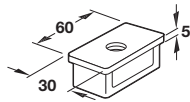

Four sided column, double slotted on two sides

- > For use with all brackets
- > For use with column support rail
- > Plastic coated steel
- > Order qty: 1 pc

Length	Silver coloured (RAL 9006)
2115 mm	770.16.221
2515 mm	770.16.225

Tubular Insert

- > Plug fits into top or bottom of four sided 60 x 30 mm columns
- > For use with M10 ceiling screw and adjustment feet
- > Zinc alloy
- > Order qty: 1 pc

Finish	Bright
Cat. No.	770.16.292

Foot, 30 mm

- > For use with 30 x 30 mm double slotted column and 60 x 30 mm columns
- > With adjusting screws, adjustable +40 mm
- > Plastic coated steel
- > Order qty: 1 pc

Effective depth	Silver coloured (RAL 9006)
500 mm	770.16.282