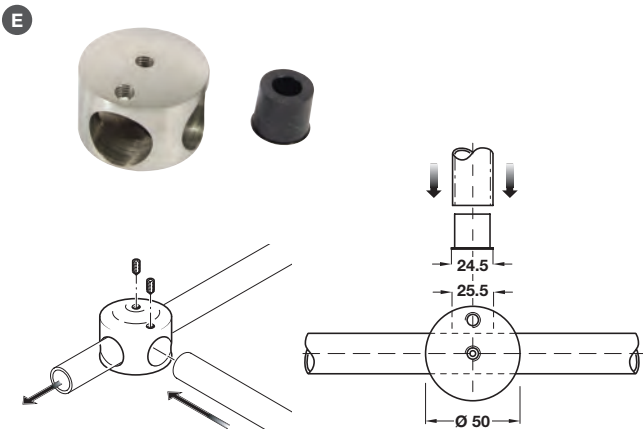

Corner piece

- > Secures headrail at 90°
- > Grade 316L stainless steel
- > Order qty: 1 pc

Finish
Satin stainless steel

Cat. No.
980.34.100

Tee piece

- > Joining front headrail to division headrail
- > Secures rails at 90°
- > Grade 316L stainless steel
- > Order qty: 1 pc

Finish
Satin stainless steel

Cat. No.
980.34.130

Cross connector

- > Secures rail to rail
- > Grade 316L stainless steel
- > Order qty: 1 pc

Finish
Satin stainless steel

Cat. No.
980.34.140

Rail connector

- > Secures rail to rail
- > Galvanized steel, connecting plugs, steel threaded rod and stainless steel centring ring
- > Order qty: 1 pc

Rail connector

Cat. No.
980.34.160