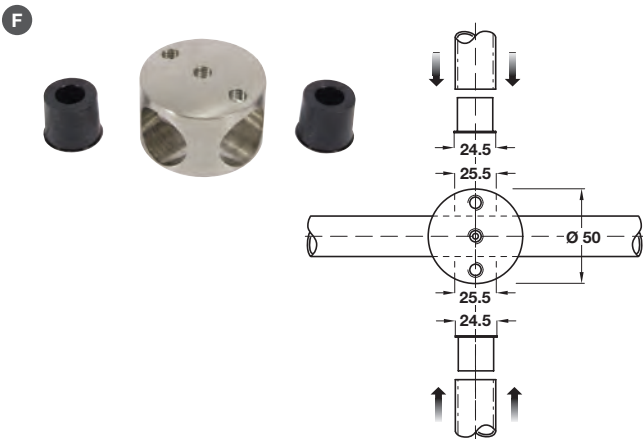

Corner piece

- > Secures headrail at 90°
- > Grade 316L stainless steel
- > Order qty: 1 pc

Finish
Satin stainless steel

Cat. No.
980.34.100

Tee piece

- > Joining front headrail to division headrail
- > Secures rails at 90°
- > Grade 316L stainless steel
- > Order qty: 1 pc

Finish
Satin stainless steel

Cat. No.
980.34.130

Cross connector

- > Secures rail to rail
- > Grade 316L stainless steel
- > Order qty: 1 pc

Finish
Satin stainless steel

Cat. No.
980.34.140

Rail connector

- > Secures rail to rail
- > Galvanized steel, connecting plugs, steel threaded rod and stainless steel centring ring
- > Order qty: 1 pc

Rail connector

Cat. No.
980.34.160