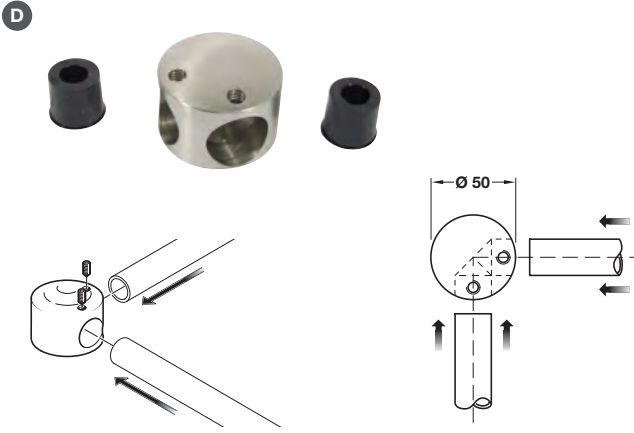

Corner piece

- > Secures headrail at 90°
- > Grade 316L stainless steel
- > Order qty: 1 pc

Finish
Satin stainless steel

Cat. No.
980.34.100

Tee piece

- > Joining front headrail to division headrail
- > Secures rails at 90°
- > Grade 316L stainless steel
- > Order qty: 1 pc

Finish
Satin stainless steel

Cat. No.
980.34.130

Cross connector

- > Secures rail to rail
- > Grade 316L stainless steel
- > Order qty: 1 pc

Finish
Satin stainless steel

Cat. No.
980.34.140

Rail connector

- > Secures rail to rail
- > Galvanized steel, connecting plugs, steel threaded rod and stainless steel centring ring
- > Order qty: 1 pc

Rail connector

Cat. No.
980.34.160