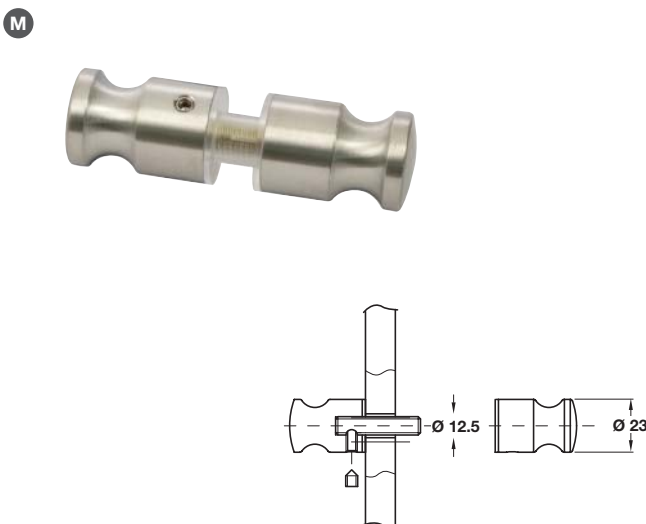

Indicator bolt

- > Throw-over pattern
- > Vacant/engaged indicator
- > Emergency release
- > Glass must be pre-drilled
- > Clear plastic spacers included
- > Grade 316L stainless steel
- > Order qty: 1 pc

Finish
Satin stainless steel

Cat. No.
980.34.090

Buffered coat hook

- > Glass must be pre-drilled
- > Clear plastic spacers included
- > Grade 316L stainless steel
- > Order qty: 1 pc

Finish
Satin stainless steel

Cat. No.
980.34.150

Double fixed knob

- > Glass must be pre-drilled
- > Clear plastic spacers included
- > Grade 316L stainless steel
- > Order qty: 1 pc

Finish
Satin stainless steel

Cat. No.
980.34.170