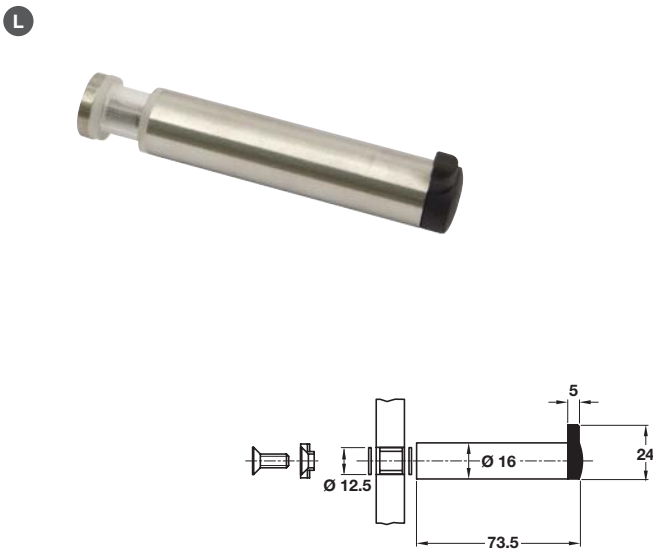

Indicator bolt

- > Throw-over pattern
- > Vacant/engaged indicator
- > Emergency release
- > Glass must be pre-drilled
- > Clear plastic spacers included
- > Grade 316L stainless steel
- > Order qty: 1 pc

Finish
Satin stainless steel

Cat. No.
980.34.090

Buffered coat hook

- > Glass must be pre-drilled
- > Clear plastic spacers included
- > Grade 316L stainless steel
- > Order qty: 1 pc

Finish
Satin stainless steel

Cat. No.
980.34.150

Double fixed knob

- > Glass must be pre-drilled
- > Clear plastic spacers included
- > Grade 316L stainless steel
- > Order qty: 1 pc

Finish
Satin stainless steel

Cat. No.
980.34.170