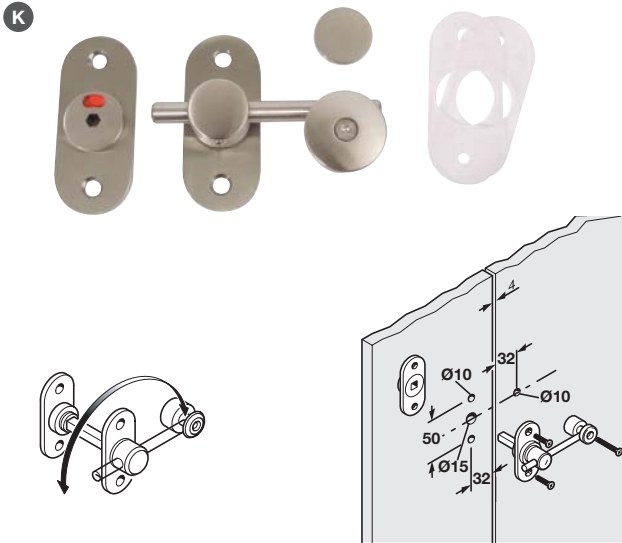

Indicator bolt

- > Throw-over pattern
- > Vacant/engaged indicator
- > Emergency release
- > Glass must be pre-drilled
- > Clear plastic spacers included
- > Grade 316L stainless steel
- > Order qty: 1 pc

Finish
Satin stainless steel

Cat. No.
980.34.090

Buffered coat hook

- > Glass must be pre-drilled
- > Clear plastic spacers included
- > Grade 316L stainless steel
- > Order qty: 1 pc

Finish
Satin stainless steel

Cat. No.
980.34.150

Double fixed knob

- > Glass must be pre-drilled
- > Clear plastic spacers included
- > Grade 316L stainless steel
- > Order qty: 1 pc

Finish
Satin stainless steel

Cat. No.
980.34.170