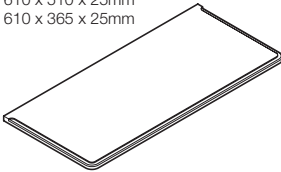

Minerva® solid surface bathroom vanity tops and upstands

Square edge

Standard vanity tops
610 x 550 x 25mm
1210 x 550 x 25mm

Standard upstands
Solid acrylic sheet with profiled top edge
Surface finish as per worktops
610 x 150 x 12mm
1210 x 150 x 12mm

Shaped edge

Designer vanity top and upstand set

Designer vanity tops
1210 x 510 x 25mm
1210 x 365 x 25mm
610 x 510 x 25mm
610 x 365 x 25mm

Designer upstands
Solid acrylic sheet with profiled top edge
Surface finish as per worktops
610 x 200 x 25mm
1210 x 200 x 25mm