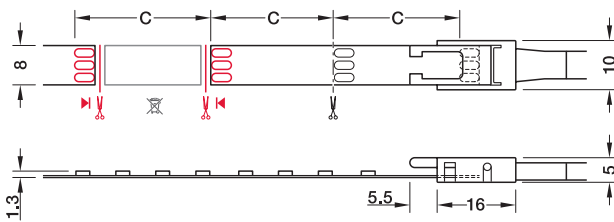

LOOX5 24V LED 3014 FLEXIBLE STRIP LIGHT, 8 MM

Specially engineered for manufacturers with up to 30,000 hours life and the same quality light output as our leading Loox5 ribbons. Order the Häfele Connect Mesh system to control these strip lights using the remote control or own smartphone. Cool white and warm white LED's in the smallest of spaces. Optimal light mixture without flickering.

An aluminium profile is recommended for installation of 9.6W/m lights, aluminium profiles are shown from page **5.184**

Loox5 24V LED 3014 flexible strip light

- > For surface mounting, self adhesive, 5 m or 50 m length
- > Can be shortened every 25 mm
- > Voltage: 24V. Wattage: 48W or 480W (9.6W per metre)
- > Colour control only via Häfele Connect Mesh 6-way distributor with multi-white adapter, must be ordered separately
- > Dimmable
- > Degree of protection: IP20
- > Lifetime: >30,000 h
- > Width: 8 mm
- > Height: 1.3 mm
- > Lead not included, must be ordered separately
- > White plastic
- > Order qty: 1 pc (roll of 5 m or 50 m length)

— Cut LED strip light to length (one contact side remains on the remainder piece; reusable)

— Connect LED strip lights (two contact sides required)

C = section length: 25 mm

P = length of contact surface: 3.5 mm

2700 K	5000 K	120°	
2130 lx	2390 lx		250 mm
870 lx	975 lx		500 mm
465 lx	525 lx		750 mm
290 lx	320 lx		1000 mm

- > Maximum strip length is dependant on driver wattage capacity, shown on page **5.156**
- > Maximum recommended strip light length for optimum visual light output: 3.5 m
- > Colour control only via Häfele Connect Mesh 6-way distributor with multi-white adapter; order separately, shown from page **5.178**
- > Lead must be ordered separately, shown on page **5.173**

Output:	2700 - 5000 K
Light colour:	Multi-white
Wattage (W):	9.6W per metre
Energy efficiency:	
Number of diodes:	2x 120 per metre
Light output (Lm/m):	875 - 940
Efficacy (Lm/W):	91 - 97
Colour Rendering Index:	>90 / >50

5 24 V						
Length	2700 - 5000 K					
5 m	833.77.270					
50 m	833.77.271					

YOU ALSO NEED: