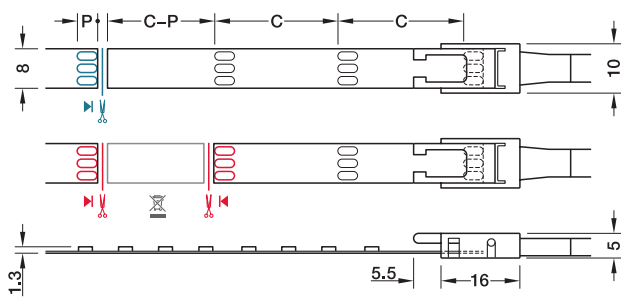

LOOX5 12V LED 2079 FLEXIBLE STRIP LIGHT, 8 MM

Specially engineered for manufacturers with up to 30,000 hours life and the same quality light output as our leading Loox5 ribbons. Order the Häfele Connect Mesh system to control these strip lights using the remote control or own smartphone. Cool white and warm white LED's in the smallest of spaces. Optimal light mixture without flickering.

An aluminium profile is recommended for installation of 9.6W/m lights, aluminium profiles are shown from page **5.184**

Loox5 12V LED 2079 flexible strip light

- > For surface mounting, self adhesive, 5 m or 50 m length
- > Can be shortened every 25 mm
- > Voltage: 12V. Wattage: 36W or 360W (7.2W per metre)
- > Colour control only via Häfele Connect Mesh 6-way distributor with multi-white adapter, must be ordered separately
- > Dimmable
- > Degree of protection: IP20
- > Lifetime: >30,000 h
- > Width: 8 mm
- > Height: 1.3 mm
- > Lead not included, must be ordered separately
- > White plastic
- > Order qty: 1 pc (roll of 5 m or 50 m length)

— Cut LED strip light to length (one contact side remains on the remainder piece; reusable)

— Connect LED strip lights (two contact sides required)

C = section length: 25 mm

P = length of contact surface: 3.5 mm

Distance	120°	2700 K	5000 K
250 mm		1560 Lx	1610 Lx
500 mm		640 Lx	660 Lx
750 mm		345 Lx	355 Lx
1000 mm		210 Lx	220 Lx

The values apply to a strip light length of 1 m

- > Maximum strip length is dependant on driver wattage capacity, shown on page **5.156**
- > Maximum recommended strip light length for optimum visual light output: 3.5 m
- > Colour control only via Häfele Connect Mesh 6-way distributor with multi-white adapter; order separately, shown from page **5.178**
- > Lead must be ordered separately, shown on page **5.173**

Output:	2700 - 5000 K
Light colour:	Multi-white
Wattage (W):	4.8W per metre
Energy efficiency:	
Number of diodes:	2x 120 per metre
Light output (Lm/m):	650 - 670
Efficacy (Lm/W):	90 - 93
CRI Ra / R9:	>90 / >50

5 12V							
Length	2700 - 5000 K						
5 m	833.74.383						
50 m	833.74.384						

YOU ALSO NEED: