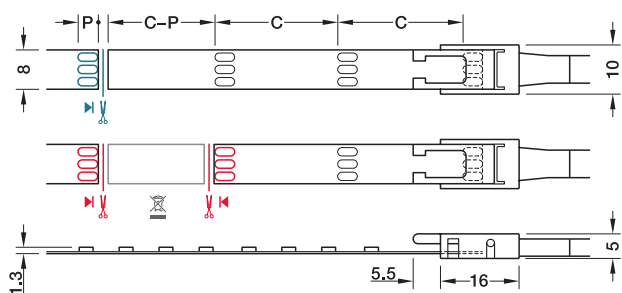

- > For surface mounting, self adhesive, 5 m or 50 m length
- > Can be shortened every 25 mm
- > Voltage: 12V. Wattage: 48W or 480W (9.6W per metre)
- > Colour control only via Häfele Connect Mesh 6-way distributor with multi-white adapter, must be ordered separately
- > Dimmable
- > Degree of protection: IP20
- > Lifetime: >30,000 h
- > Width: 8 mm
- > Height: 1.3 mm
- > Lead not included, must be ordered separately
- > White plastic
- > Order qty: 1 pc (roll of 5 m or 50 m length)

— Cut LED strip light to length (one contact side remains on the remainder piece; reusable)

— Connect LED strip lights (two contact sides required)

C = section length: 25 mm

P = length of contact surface: 3.5 mm

Distance	120°	
	2700 K	5000 K
250 mm	2040 Lx	2110 Lx
500 mm	850 Lx	875 Lx
750 mm	460 Lx	470 Lx
1000 mm	280 Lx	290 Lx

The values apply to a strip light length of 1 m

Output:	2700 - 5000 K
Light colour:	Multi-white
Wattage (W):	9.6W per metre
Energy efficiency:	A+ F
Number of diodes:	2x 120 per metre
Light output (Lm/m):	875 - 940
Efficacy (Lm/W):	91 - 97
Colour Rendering Index:	>90 / >50

- > Maximum strip length is dependant on driver wattage capacity, shown on page **5.156**
- > Maximum recommended strip light length for optimum visual light output: 3.5 m
- > Colour control only via Häfele Connect Mesh 6-way distributor with multi-white adapter; order separately, shown from page **5.178**
- > Lead must be ordered separately, shown on page **5.173**

5 12V	Multi-White	0-100%	IP20	III	F	LOOK 7 YEARS GUARANTEE	Fixings included
Length	2700 - 5000 K						
5 m	833.74.318						
50 m	833.74.319						

YOU ALSO NEED:

DRIVER
Page 5.156

LEAD
Page 5.173

SWITCH
Page 5.160-166

CONTROL
Page 5.178-180

OPTIONAL ACCESSORIES
Pages 5.159, 5.167-168