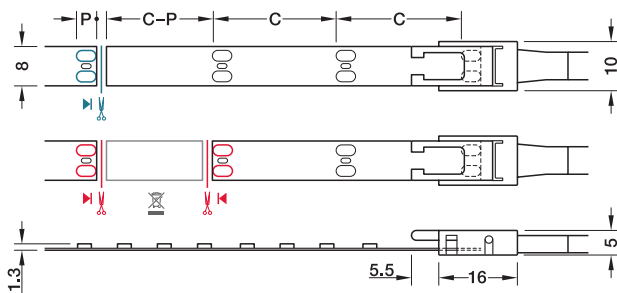

LOOX5 12V LED 2069 FLEXIBLE STRIP LIGHT, 8 MM

Specially engineered for manufacturers with up to 30,000 hours life and the same quality light output as our leading Loox5 ribbons. Can also be remote controlled using the Häfele Connect Mesh system. The LED 2069 strip light has 300 high quality Samsung LEDs per strip and is ideal for ambient lighting.

Aluminium profiles are available to order separately, shown from page **5.184**

Loox5 Eco 12V LED 2069 flexible strip light monochrome 2-pin

— Cut LED strip light to length (one contact side remains on the remainder piece; reusable)

— Connect LED strip lights (two contact sides required)

C = section length = 25 mm

P = length of contact surface = 4.0 mm

- > For surface mounting, self adhesive, 5 m or 50 m length
- > Can be shortened every 25 mm
- > Voltage: 12V. Wattage: 24W or 240W (4.8W per metre)
- > Dimmable
- > Degree of protection: IP20
- > Lifetime: L80/B10 >30,000 h, st. L70/B50 >50,000 h
- > Width: 8 mm
- > Height: 1.3 mm
- > Lead not included, must be ordered separately
- > White plastic
- > Order qty: 1 pc (roll of 5 m or 50 m length)

2700 K	3000 K	4000 K	5000 K		120°
1340 lx	1540 lx	1570 lx	1630 lx		☀
520 lx	575 lx	585 lx	610 lx		☀
300 lx	315 lx	325 lx	340 lx		☀
185 lx	190 lx	200 lx	205 lx		☀
					250 mm
					500 mm
					750 mm
					1000 mm

Output:	2700 K	3000 K	4000 K	5000 K
Light colour:	Warm white		Cool white	
Wattage (W):	4.8W per metre			
Energy efficiency:	A ↑ G	F	A ↑ G	F
Number of diodes:	60 per metre			
Light output (Lm/m):	480	520	530	540
Efficacy (Lm/W):	100	108	110	113
CRI Ra / R9:	>90 / >50			

- > Maximum strip length is dependant on driver wattage capacity, shown on page **5.156**
- > Maximum recommended strip light length for optimum visual light output: 6.0 m
- > Lead must be ordered separately, shown on page **5.171**

5 12V

0-100%

IP20

III

F

7
YEARS
GUARANTEE

Fixings included

Length	2700 K	3000 K	4000 K	5000 K
5 m	833.74.455	833.74.456	833.74.457	833.74.458
50 m	-	833.74.476	833.74.477	833.74.478

YOU ALSO NEED:

DRIVER
Page 5.156

LEAD
Page 5.171

SWITCH
Page 5.160-166

OPTIONAL ACCESSORIES
Pages 5.158-159, 5.167-168, 5.178-181