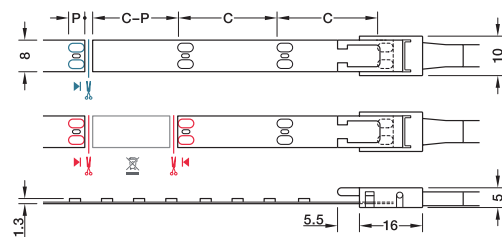

— Cut LED strip light to length (one contact side remains on the remainder piece; reusable)

— Connect LED strip lights (two contact sides required)

C = section length = 25 mm

P = length of contact surface = 4.0 mm

2700 K	3000 K	4000 K	5000 K	120°	
2145 lx	2250 lx	2300 lx	2300 lx	☀️	250 mm
900 lx	940 lx	950 lx	955 lx	☀️	500 mm
480 lx	505 lx	510 lx	515 lx	☀️	750 mm
300 lx	310 lx	320 lx	320 lx	☀️	1000 mm

- > Maximum strip length is dependant on driver wattage capacity, shown on page **5.156**
- > Maximum recommended strip light length for optimum visual light output: 4.0 m
- > Lead must be ordered separately, shown on page **19**

- > For surface mounting, self adhesive, 5 m or 50 m length
- > Can be shortened every 25 mm
- > Voltage: 12V. Wattage: 48W or 480W (9.6W per metre)
- > Dimmable
- > Degree of protection: IP20
- > Lifetime: >30,000 h
- > Width: 8 mm
- > Height: 1.3 mm
- > Lead not included, must be ordered separately
- > White plastic
- > Order qty: 1 pc (roll of 5 m or 50 m length)

Output:	2700 K	3000 K	4000 K	5000 K
Light colour:	Warm white		Cool white	
Wattage (W):	9.6W per metre			
Energy efficiency:	A↑F	A↑F	A↑F	A↑F
Number of diodes:	120 per metre			
Light output (Lm/m):	920	970	1000	1040
Efficacy (Lm/W):	96	101	104	108
CRI Ra / R9:	>90 / >50			

Length	2700 K	3000 K	4000 K	5000 K
5 m	833.74.308	833.74.309	833.74.310	833.74.311
50 m	833.74.312	833.74.313	833.74.314	833.71.315

YOU ALSO NEED:

DRIVER
Page 5.156

LEAD
Page 5.171

SWITCH
Page 5.160-166

OPTIONAL ACCESSORIES
Pages 5.158-159, 5.167-168, 5.178-181