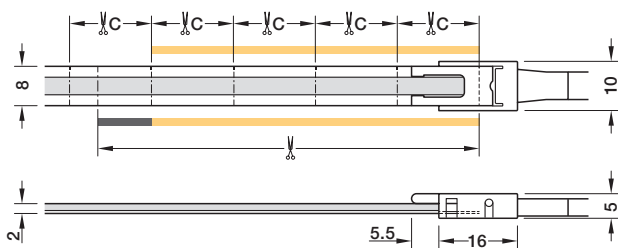

Yellow: illuminated strip section
Grey: non-illuminated strip section
(when cut between 2 cutting marks)
C = Section length

- > For surface mounting, self adhesive, 5 or 50 m length
- > Voltage: 24V. Wattage: See table below
- > Dimmable
- > Degree of protection: IP20
- > Lifetime: >50,000 h
- > Width: 8 mm
- > Height: 2 mm
- > Section length: 16.67 mm
- > Minimum bend radius: 30 mm
- > Lead not included, must be ordered separately
- > Plastic
- > Order qty: 1 pc (roll of 5 or 50 m length)

Output:	2700 K	3000 K	4000 K	5000 K
Light colour:	Warm white	Warm white	Cool white	Cool white
Max. strip length (visual) m:	3	3	3	3
Wattage (W/m):	9.6	9.6	9.6	9.6
Energy efficiency:				
Number of diodes	480	480	480	480
Light output (Lm/m):	710	750	820	815
Efficacy (Lm/W):	74	78	85	85
CRI Ra / R9:	>90 / >50	>90 / >50	>90 / >50	>90 / >50

2700 K	3000 K	4000 K	5000 K	150°	
990 lx	1030 lx	1115 lx	1165 lx		250 mm
440 lx	455 lx	490 lx	510 lx		500 mm
240 lx	255 lx	265 lx	275 lx		750 mm
155 lx	160 lx	175 lx	180 lx		1000 mm

Illuminance value lx applies to 1 m strip length

5 24V

0-100%

IP20

UK CA

LOOK
7
YEARS
GUARANTEE

Fixings included

Length	2700 K	3000 K	4000 K	5000 K
5 m	833.75.310	833.75.311	833.75.312	833.75.313
50 m	833.75.315	833.75.316	833.75.317	833.75.318

Maximum strip length (visual) describes a strip section with a visually imperceptible drop in luminous flux of max. 30%. Please note: A strip section with a new power supply that follows immediately is noticeably brighter. Max. wattage-dependent strip length on the driver, see technical data for LED strip lights

YOU ALSO NEED:

- **DRIVER**
  Page 5.157
- **LEAD**
  Page 5.172A
- **SWITCH**
  Page 5.160-166
- **CONTROL**
  Page 5.178-180
- **OPTIONAL ACCESSORIES**
  Pages 5.159, 5.167-168

PAGE AMENDED
06.03.25/5