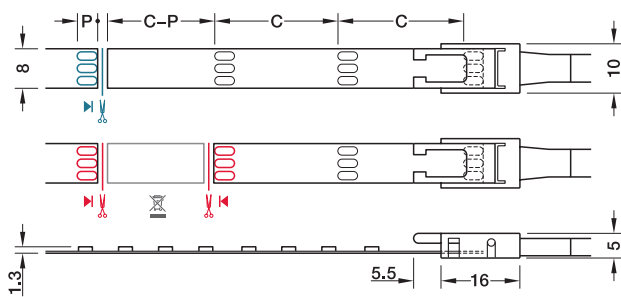

- > For surface mounting, self adhesive, 5 m or 50 m length
- > Can be shortened every 50 mm
- > Voltage: 12V. Wattage: 24W or 240W (4.8W per metre)
- > Dimmable
- > Degree of protection: IP20
- > Lifetime: >30,000 h
- > Width: 8 mm
- > Height: 1.3 mm
- > Lead not included, must be ordered separately
- > White plastic
- > Order qty: 1 pc (roll of 5 m or 50 m length)

CONTROL
Page 5.178-180

OPTIONAL ACCESSORIES
Pages 5.159, 5.167-168

LOOX5 12V LED 2078 FLEXIBLE STRIP LIGHT, 8 MM

Specially engineered for manufacturers with up to 30,000 hours life and the same quality light output as our leading Loox5 ribbons. Order the Häfele Connect Mesh system to control these strip lights using the remote control or own smartphone. Cool white and warm white LED's in the smallest of spaces. Optimal light mixture without flickering.

An aluminium profile is recommended for installation of 9.6W/m lights, aluminium profiles are shown from page **5.184**

Loox5 12V LED 2078 flexible strip light

- > For surface mounting, self adhesive, 5 m or 50 m length
- > Can be shortened every 25 mm
- > Voltage: 12V. Wattage: 24W or 240W (4.8W per metre)
- > Colour control only via Häfele Connect Mesh 6-way distributor with multi-white adapter, must be ordered separately
- > Dimmable
- > Degree of protection: IP20
- > Lifetime: >30,000 h
- > Width: 8 mm
- > Height: 1.3 mm
- > Lead not included, must be ordered separately
- > White plastic
- > Order qty: 1 pc (roll of 5 m or 50 m length)

— Cut LED strip light to length (one contact side remains on the remainder piece; reusable)

— Connect LED strip lights (two contact sides required)

C = section length: 25 mm
P = length of contact surface: 3.5 mm