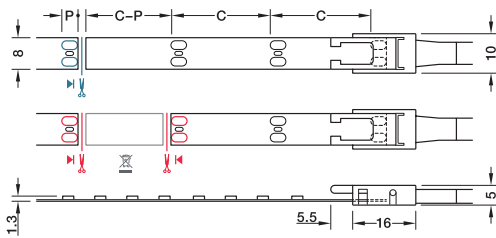

Loox5 12V LED 2071 flexible strip light

— Cut LED strip light to length (one contact side remains on the remainder piece; reusable)

— Connect LED strip lights (two contact sides required)

C = section length = 50 mm

P = length of contact surface = 4.0 mm

2700 K	3000 K	4000 K	5000 K	120°	
1050 lx	1090 lx	1120 lx	1130 lx		250 mm
435 lx	455 lx	460 lx	470 lx		500 mm
240 lx	245 lx	260 lx	260 lx		750 mm
145 lx	150 lx	155 lx	160 lx		1000 mm

- > For surface mounting, self adhesive, 5 m or 50 m length
- > Can be shortened every 50 mm
- > Voltage: 12V. Wattage: 24W or 240W (4.8W per metre)
- > Dimmable
- > Degree of protection: IP20
- > Lifetime: >30,000 h
- > Width: 8 mm
- > Height: 1.3 mm
- > Lead not included, must be ordered separately
- > White plastic
- > Order qty: 1 pc (roll of 5 m or 50 m length)

Output:	2700 K	3000 K	4000 K	5000 K
Light colour:	Warm white		Cool white	
Wattage (W):	4.8W per metre			
Energy efficiency:				
Number of diodes:	60 per metre			
Light output (Lm/m):	440	465	490	495
Efficacy (Lm/W):	92	97	102	103
CRI Ra / R9:	>90 / >50			

- > Maximum strip length is dependant on driver wattage capacity, shown on page **5.156**
- > Maximum recommended strip light length for optimum visual light output: 6.0 m
- > Lead must be ordered separately, shown on page **5.171**

5 12V

7
YEARS
GUARANTEE

Fixings included

Length	2700 K	3000 K	4000 K	5000 K
5 m	833.74.300	833.74.301	833.74.302	833.74.303
50 m	833.74.304	833.74.305	833.74.306	833.74.307

YOU ALSO NEED:

DRIVER
Page 5.156

LEAD
Page 5.171

SWITCH
Page 5.160-166

OPTIONAL ACCESSORIES
Pages 5.158-159, 5.167-168, 5.178-181