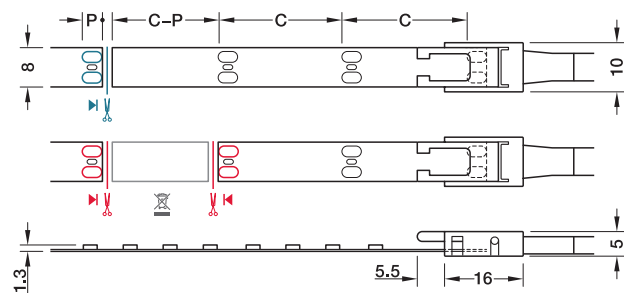

LOOX5 24V LED 3074 FLEXIBLE STRIP LIGHT, 8 MM

Specially engineered for manufacturers with up to 30,000 hours life and the same quality light output as our leading Loox5 ribbons. Can also be remote controlled using the Häfele Connect Mesh system. The LED 3074 strip light with 600 LEDs is ideal for direct task lighting to illuminate work spaces or display areas.

An aluminium profile is recommended for installation of 9.6W/m lights, aluminium profiles are shown from page **5.184**

Loox5 Eco 24V LED 3074 flexible strip light monochrome 2-pin

— Cut LED strip light to length (one contact side remains on the remainder piece; reusable)

— Connect LED strip lights (two contact sides required)

C = section length = 50 mm
P = length of contact surface = 4.0 mm

2700 K	3000 K	4000 K	5000 K	Beam Angle	Distance
2230 lx	2270 lx	2400 lx	2400 lx	120°	250 mm
925 lx	940 lx	990 lx	990 lx		500 mm
500 lx	505 lx	530 lx	530 lx		750 mm
305 lx	310 lx	330 lx	320 lx		1000 mm

- > Maximum strip length is dependant on driver wattage capacity, shown on page **5.157**
- > Maximum recommended strip light length for optimum visual light output: 4.0 m
- > Lead must be ordered separately, shown on page **5.171**

- > For surface mounting, self adhesive, 5 m or 50 m length
- > Can be shortened every 50 mm
- > Voltage: 24V. Wattage: 48W or 480W (9.6W per metre)
- > Dimmable
- > Degree of protection: IP20
- > Lifetime: L80/B10 >30,000 h, st. L70/B50 >50,000 h
- > Width: 8 mm
- > Height: 1.3 mm
- > Lead not included, must be ordered separately
- > White plastic
- > Order qty: 1 pc (roll of 5 m or 50 m length)

Output:	2700 K	3000 K	4000 K	5000 K
Light colour:	Warm white		Cool white	
Wattage (W):	9.6W per metre			
Energy efficiency:	A↑G	F	F	F
Number of diodes:	120 per metre			
Light output (Lm/m):	830	905	960	940
Efficacy (Lm/W):	86	94	100	98
CRI Ra / R9:	>90 / >50			

5 24V
0-100%
IP20
III
F
LOOK 7 YEARS GUARANTEE
Fixings included

Length	2700 K	3000 K	4000 K	5000 K
5 m	833.75.240	833.75.241	833.75.242	833.75.243
50 m	-	833.75.246	833.75.247	833.75.248

YOU ALSO NEED: