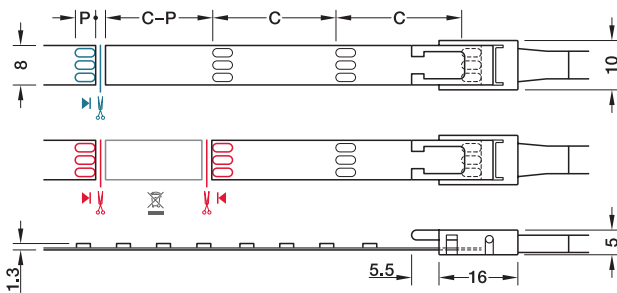

— Cut LED strip light to length (one contact side remains on the remainder piece; reusable)

— Connect LED strip lights (two contact sides required)

C = section length: 50 mm
P = length of contact surface: 4.0 mm

2700 K	5000 K	120°	
1025 lx	1075 lx		250 mm
425 lx	445 lx		500 mm
230 lx	245 lx		750 mm
145 lx	150 lx		1000 mm

- > Maximum strip length is dependant on driver wattage capacity, shown on page **5.156**
- > Maximum recommended strip light length for optimum visual light output: 4.5 m
- > Colour control only via Häfele Connect Mesh 6-way distributor with multi-white adapter; order separately, shown from page **5.178**
- > Lead must be ordered separately, shown on page **5.173**

- > For surface mounting, self adhesive, 5 m or 50 m length
- > Can be shortened every 50 mm
- > Voltage: 12V. Wattage: 24W or 240W (4.8W per metre)
- > Colour control only via Häfele Connect Mesh 6-way distributor with multi-white adapter, must be ordered separately
- > Dimmable
- > Degree of protection: IP20
- > Lifetime: >30,000 h
- > Width: 8 mm
- > Height: 1.3 mm
- > Lead not included, must be ordered separately
- > White plastic
- > Order qty: 1 pc (roll of 5 m or 50 m length)

Output:	2700 - 5000 K
Light colour:	Multi-white
Wattage (W):	4.8W per metre
Energy efficiency:	
Number of diodes:	2x 60 per metre
Light output (Lm/m):	425 - 465
Efficacy (Lm/W):	88 - 96
CRI Ra / R9	>90 / >50

5 12V							
Length	2700 - 5000 K						
5 m	833.74.316						
50 m	833.74.317						

YOU ALSO NEED:

DRIVER
Page 5.156

LEAD
Page 5.173

SWITCH
Page 5.160-166

CONTROL
Page 5.178-180

OPTIONAL ACCESSORIES
Pages 5.159, 5.167-168