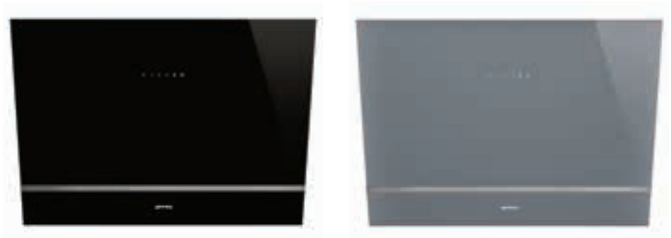

Smeg Linea sloped chimney hood, 600 mm

Black glass with stainless steel trim Silver glass with stainless steel trim

- > Dimensions: 595 mm width x 439 mm depth x 459 mm height
- > Vent outlet Ø 150 mm
- > 1x motor, 230 W
- > Touch control operation
- > 3 speeds plus intensive speed
- > 2x LED lights
- > Extraction capacity: 666 m³/kr
- > Noise level: 67 dB
- > 3x aluminium grease filters
- > Filter replacement indicator
- > Internal recirculation possible
- > Order qty: 1 pc

2 Year Warranty

| Finish | Model No. | Cat. No. |
|--|-----------|------------|
| Black glass with stainless steel trim | KV26N | 535.84.021 |
| Silver glass with stainless steel trim | KV26S | 535.84.022 |

Smeg Linea sloped chimney hood, 800 mm

Black glass with stainless steel trim Silver glass with stainless steel trim

- > Dimensions: 795 mm width x 439 mm depth x 459 mm height
- > Vent outlet Ø 150 mm
- > 1x motor, 230 W
- > Touch control operation
- > 3 speeds plus intensive speed
- > 2x LED lights
- > Extraction capacity: 666 m³/kr
- > Noise level: 67 dB
- > 3x aluminium grease filters
- > Filter replacement indicator
- > Internal recirculation possible
- > Order qty: 1 pc

Smeg Linea angled chimney hood, 900 mm

Neptune grey glass with stainless steel trim

Black glass with stainless steel trim

- > Dimensions: 895 mm width x 439 mm depth x 459 mm height
- > Vent outlet Ø 150 mm
- > 1x motor, 275 W
- > Touch control operation
- > 3 speeds plus intensive speed
- > 2x LED lights with dimmer mode
- > With auto vent feature
- > Extraction capacity: 782 m³/kr
- > Noise level: 72 dB
- > 2x stainless steel grease filters
- > Filter replacement indicator
- > Internal recirculation possible
- > Order qty: 1 pc