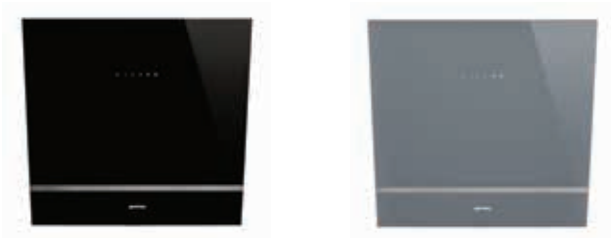

Smeg Linea sloped chimney hood, 600 mm

Black glass with stainless steel trim Silver glass with stainless steel trim

- > Dimensions: 595 mm width x 439 mm depth x 459 mm height
- > Vent outlet Ø 150 mm
- > 1x motor, 230 W
- > Touch control operation
- > 3 speeds plus intensive speed
- > 2x LED lights
- > Extraction capacity: 666 m³/kr
- > Noise level: 67 dB
- > 3x aluminium grease filters
- > Filter replacement indicator
- > Internal recirculation possible
- > Order qty: 1 pc

2 Year Warranty

| Finish | Model No. | Cat. No. |
|--|-----------|------------|
| Black glass with stainless steel trim | KV26N | 535.84.021 |
| Silver glass with stainless steel trim | KV26S | 535.84.022 |

Smeg Linea sloped chimney hood, 800 mm

Black glass with stainless steel trim Silver glass with stainless steel trim

- > Dimensions: 795 mm width x 439 mm depth x 459 mm height
- > Vent outlet Ø 150 mm
- > 1x motor, 230 W
- > Touch control operation
- > 3 speeds plus intensive speed
- > 2x LED lights
- > Extraction capacity: 666 m³/kr
- > Noise level: 67 dB
- > 3x aluminium grease filters
- > Filter replacement indicator
- > Internal recirculation possible
- > Order qty: 1 pc

Smeg Linea angled chimney hood, 900 mm

Neptune grey glass with stainless steel trim

Black glass with stainless steel trim

- > Dimensions: 895 mm width x 439 mm depth x 459 mm height
- > Vent outlet Ø 150 mm
- > 1x motor, 275 W
- > Touch control operation
- > 3 speeds plus intensive speed
- > 2x LED lights with dimmer mode
- > With auto vent feature
- > Extraction capacity: 782 m³/kr
- > Noise level: 72 dB
- > 2x stainless steel grease filters
- > Filter replacement indicator
- > Internal recirculation possible
- > Order qty: 1 pc