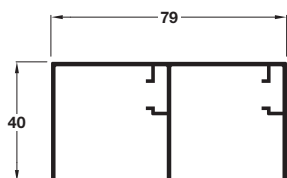

Junior-6 Classic double lower track

- > 4.2 m length
- > Aluminium
- > Order qty: 1 pc

Finish	Cat. No.
Silver anodized	403.96.942
Black anodized	403.96.344
White lacquered	403.96.744

Junior-6 INDAmatic double upper track

- > 4.2 m length
- > Aluminium
- > Order qty: 1 pc

Finish	Cat. No.
Silver anodized	403.94.942
Black anodized	403.94.344
White lacquered RAL 9010	403.94.744

Japanese door handle profile

- > For 10 mm chipboard or glass profiles
- > Reversible
- > 5.2 m length
- > Aluminum
- > Order qty: 1 pc

Japanese door upper and/or lower high and low finishing profile

- > 2 m length
- > 110 mm profile, sufficient to hide the wheel when using glass in the lower or upper panel
- > Aluminium
- > Order qty: 1 pc