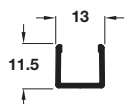

Finish	Cat. No.
Silver anodized	403.92.952
Black anodized	403.92.355
White lacquered	403.92.755

Japanese door cross dividers

- > 10 mm divider profile
- > Aluminium
- > Order qty: 1 pc

Finish	Cat. No.
Silver anodized	403.91.920
Black anodized	403.91.320
White lacquered	403.91.720

Japanese door upper and/or lower high and low finishing profile

- > 2 m length
- > 110 mm profile, sufficient to hide the wheel when using glass in the lower or upper panel
- > Aluminium
- > Order qty: 1 pc