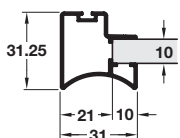

Junior-6 Classic double lower track

- > 4.2 m length
- > Aluminium
- > Order qty: 1 pc

Finish	Cat. No.
Silver anodized	403.96.942
Black anodized	403.96.344
White lacquered	403.96.744

Junior-6 INDAmatic double upper track

- > 4.2 m length
- > Aluminium
- > Order qty: 1 pc

Finish	Cat. No.
Silver anodized	403.94.942
Black anodized	403.94.344
White lacquered RAL 9010	403.94.744

Japanese door handle profile

- > For 10 mm chipboard or glass profiles
- > Reversible
- > 5.2 m length
- > Aluminum
- > Order qty: 1 pc

Japanese door upper and/or lower high and low finishing profile

- > 2 m length
- > 110 mm profile, sufficient to hide the wheel when using glass in the lower or upper panel
- > Aluminium
- > Order qty: 1 pc