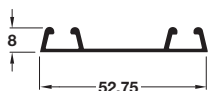

Junior-6 Classic double lower track

- > 4.2 m length
- > Aluminium
- > Order qty: 1 pc

Finish	Cat. No.
Silver anodized	403.96.942
Black anodized	403.96.344
White lacquered	403.96.744

Junior-6 INDAmatic double upper track

- > 4.2 m length
- > Aluminium
- > Order qty: 1 pc

Finish	Cat. No.
Silver anodized	403.94.942
Black anodized	403.94.344
White lacquered RAL 9010	403.94.744

Japanese door handle profile

- > For 10 mm chipboard or glass profiles
- > Reversible
- > 5.2 m length
- > Aluminum
- > Order qty: 1 pc

Japanese door upper and/or lower high and low finishing profile

- > 2 m length
- > 110 mm profile, sufficient to hide the wheel when using glass in the lower or upper panel
- > Aluminium
- > Order qty: 1 pc