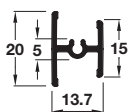

Japanese door cross dividers

- > 10 mm divider profile
- > Aluminium
- > Order qty: 1 pc

Finish	Cat. No.
Silver anodized	403.91.920
Black anodized	403.91.320
White lacquered	403.91.720