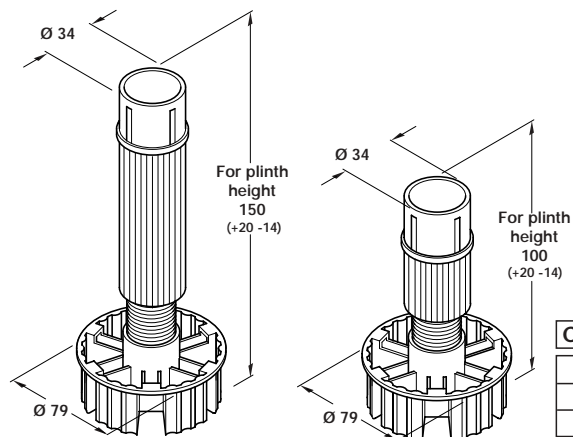

- **A Top section with lip, screw mounting**
- Screw fixing to underside of cabinet base
- Accepts foot and shaft sections shown below
- Black plastic

A Top section with lip, screw mounting

Cat. No.	637.38.270
----------	------------

Packing: 1 pc

- **B Top section, screw mounting**
- Screw fixing to underside of cabinet base
- Accepts foot and shaft sections shown below
- Black plastic

B Top section, screw mounting

Cat. No.	637.38.287
----------	------------

Packing: 1 pc

- **C Foot and shaft sections**
- For plinth heights 100 mm, 150 mm
- With 34 mm adjustment
- Black plastic

C Foot and shaft sections

For plinth height	Cat. No.
100 mm	637.38.710
150 mm	637.38.720

Packing: 1 pc

- **D Plinth clip**
- Use with plinth bracket
- White plastic

D Plinth clip

Cat. No.	637.47.700
----------	------------

Packing: 1 pc

- **E Plinth bracket**
- Use with plinth clip
- White plastic