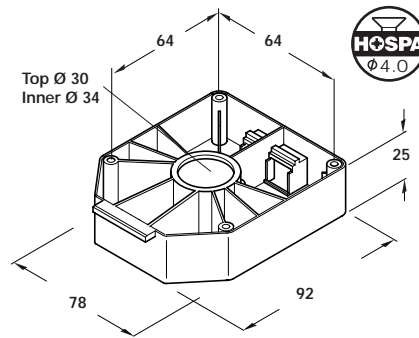

- **A Top section with lip, screw mounting**
- Screw fixing to underside of cabinet base
- Accepts foot and shaft sections shown below
- Black plastic

A Top section with lip, screw mounting

Cat. No.	637.38.270
----------	------------

Packing: 1 pc

- **B Top section, screw mounting**
- Screw fixing to underside of cabinet base
- Accepts foot and shaft sections shown below
- Black plastic

B Top section, screw mounting

Cat. No.	637.38.287
----------	------------

Packing: 1 pc

- **C Foot and shaft sections**
- For plinth heights 100 mm, 150 mm
- With 34 mm adjustment
- Black plastic

C Foot and shaft sections

For plinth height	Cat. No.
100 mm	637.38.710
150 mm	637.38.720