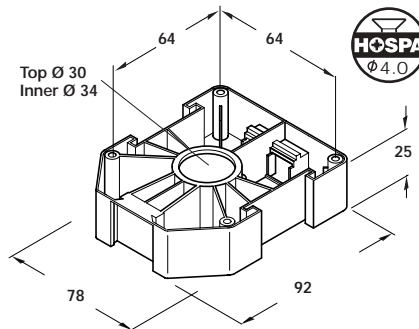

- **A Top section with lip, screw mounting**
- Screw fixing to underside of cabinet base
- Accepts foot and shaft sections shown below
- Black plastic

A Top section with lip, screw mounting

Cat. No.	637.38.270
----------	------------

Packing: 1 pc

- **B Top section, screw mounting**
- Screw fixing to underside of cabinet base
- Accepts foot and shaft sections shown below
- Black plastic

B Top section, screw mounting

Cat. No.	637.38.287
----------	------------

Packing: 1 pc

- **C Foot and shaft sections**
- For plinth heights 100 mm, 150 mm
- With 34 mm adjustment
- Black plastic

C Foot and shaft sections

For plinth height	Cat. No.
100 mm	637.38.710
150 mm	637.38.720