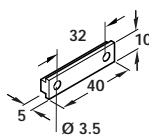

Packing: 1 pc

- **C Foot and shaft sections**
- For plinth heights 100 mm, 150 mm
- With 34 mm adjustment
- Black plastic

C Foot and shaft sections

For plinth height	Cat. No.
100 mm	637.38.710
150 mm	637.38.720

Packing: 1 pc

- **D Plinth clip**
- Use with plinth bracket
- White plastic

D Plinth clip

Cat. No.	637.47.700
----------	------------

Packing: 1 pc

- **E Plinth bracket**
- Use with plinth clip
- White plastic