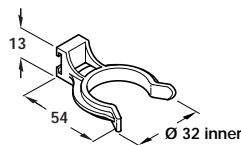

Packing: 1 pc

- **B Top section, screw mounting**
- Screw fixing to underside of cabinet base
- Accepts foot and shaft sections shown below
- Black plastic

B Top section, screw mounting

Cat. No.	637.38.287
----------	------------

Packing: 1 pc

- **C Foot and shaft sections**
- For plinth heights 100 mm, 150 mm
- With 34 mm adjustment
- Black plastic

C Foot and shaft sections

For plinth height	Cat. No.
100 mm	637.38.710
150 mm	637.38.720

Packing: 1 pc

- **D Plinth clip**
- Use with plinth bracket
- White plastic

D Plinth clip

Cat. No.	637.47.700
----------	------------

Packing: 1 pc

- **E Plinth bracket**
- Use with plinth clip
- White plastic