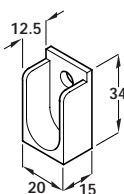

Discontinued ●
Discontinued when stock = 0 +

- **C Rail end support**
- For mounting on side panel
- Plastic

C Rail end support	
Finish	Cat. No.
White	803.21.731
Packing: 1 pc	
Re-instated	

- **E Rail end support**
- For screw fixing to the sidewall
- Plastic

E Rail end support	
Finish	Cat. No.
Chrome-plated	● 803.25.220
Dark brown	● 803.25.122
Packing: 1 pc	