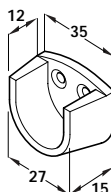

Discontinued ●
Discontinued when stock = 0 +

- **C Rail end support**
- For mounting on side panel
- Plastic

C Rail end support	
Finish	Cat. No.
White	803.21.731
Packing: 1 pc	
Re-instated	

- **E Rail end support**
- For screw fixing to the sidewall
- Plastic

E Rail end support	
Finish	Cat. No.
Chrome-plated	● 803.25.220
Dark brown	● 803.25.122
Packing: 1 pc	