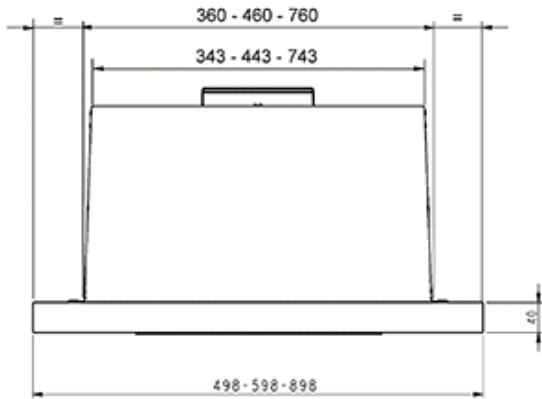

KSET600XE

60 cm
stainless steel
integrated
min noise level < 45dB (A)

Smeg (UK) Limited
3 Milton Park, Abingdon
Oxon OX14 4RN
Tel. +44 (0)844 557 9907
Fax +44 (0)844 557 9337