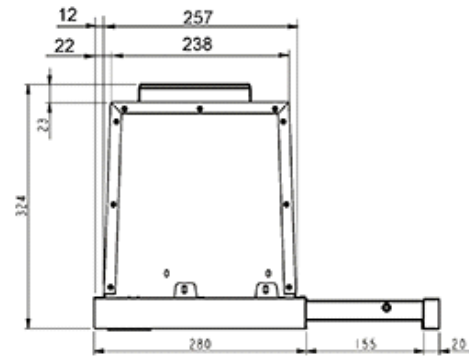

KSET600XE

60 cm
stainless steel
integrated
min noise level < 45dB (A)

Smeg (UK) Limited
3 Milton Park, Abingdon
Oxon OX14 4RN
Tel. +44 (0)844 557 9907
Fax +44 (0)844 557 9337