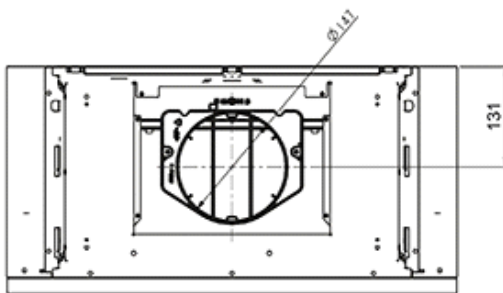

KSET600XE

60 cm
stainless steel
integrated
min noise level < 45dB (A)

Smeg (UK) Limited
3 Milton Park, Abingdon
Oxon OX14 4RN
Tel. +44 (0)844 557 9907
Fax +44 (0)844 557 9337