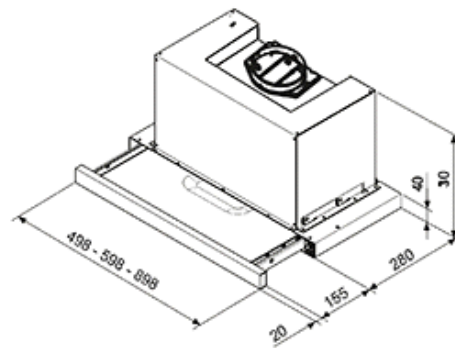

KSET600XE

60 cm
stainless steel
integrated
min noise level < 45dB (A)

Smeg (UK) Limited
3 Milton Park, Abingdon
Oxon OX14 4RN
Tel. +44 (0)844 557 9907
Fax +44 (0)844 557 9337