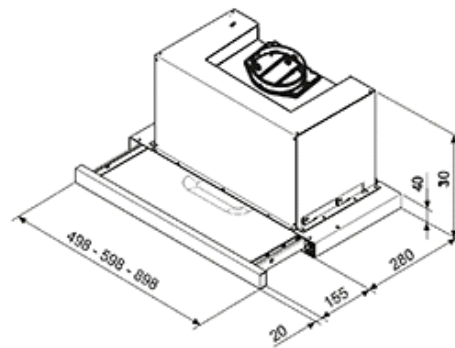

KSET900XE

90cm Telescopic Hood including st/steel finger friendly front

EAN13: 8017709205379

- Energy rating: C
- 1 high performance motor, 175W
- 3 Speeds
- 2 x 20W halogen lights
- 2 Aluminum grease filters
- Internal re-circulation possible
- Vent outlet: 150mm
- Nominal Power: 215W

KSET900XE

90 cm
stainless steel
integrated
min noise level < 45dB (A)

Smeg (UK) Limited
3 Milton Park, Abingdon
Oxon OX14 4RN
Tel. +44 (0)844 557 9907
Fax +44 (0)844 557 9337