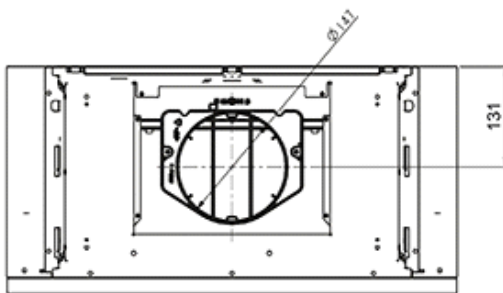

KSET900XE

90cm Telescopic Hood including st/steel finger friendly front

EAN13: 8017709205379

- Energy rating: C
- 1 high performance motor, 175W
- 3 Speeds
- 2 x 20W halogen lights
- 2 Aluminum grease filters
- Internal re-circulation possible
- Vent outlet: 150mm
- Nominal Power: 215W

KSET900XE

90 cm
stainless steel
integrated
min noise level < 45dB (A)

Smeg (UK) Limited
3 Milton Park, Abingdon
Oxon OX14 4RN
Tel. +44 (0)844 557 9907
Fax +44 (0)844 557 9337