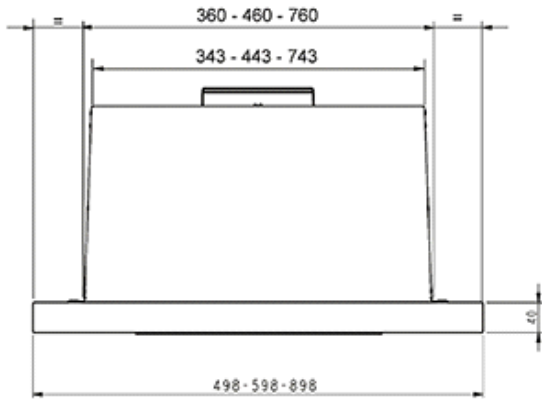

KSET900XE

90cm Telescopic Hood including st/steel finger friendly front

EAN13: 8017709205379

- Energy rating: C
- 1 high performance motor, 175W
- 3 Speeds
- 2 x 20W halogen lights
- 2 Aluminum grease filters
- Internal re-circulation possible
- Vent outlet: 150mm
- Nominal Power: 215W

KSET900XE

90 cm
stainless steel
integrated
min noise level < 45dB (A)

Smeg (UK) Limited
3 Milton Park, Abingdon
Oxon OX14 4RN
Tel. +44 (0)844 557 9907
Fax +44 (0)844 557 9337