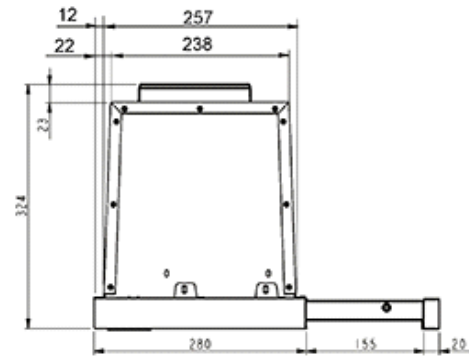

KSET900XE

90 cm
stainless steel
integrated
min noise level < 45dB (A)

Smeg (UK) Limited
3 Milton Park, Abingdon
Oxon OX14 4RN
Tel. +44 (0)844 557 9907
Fax +44 (0)844 557 9337