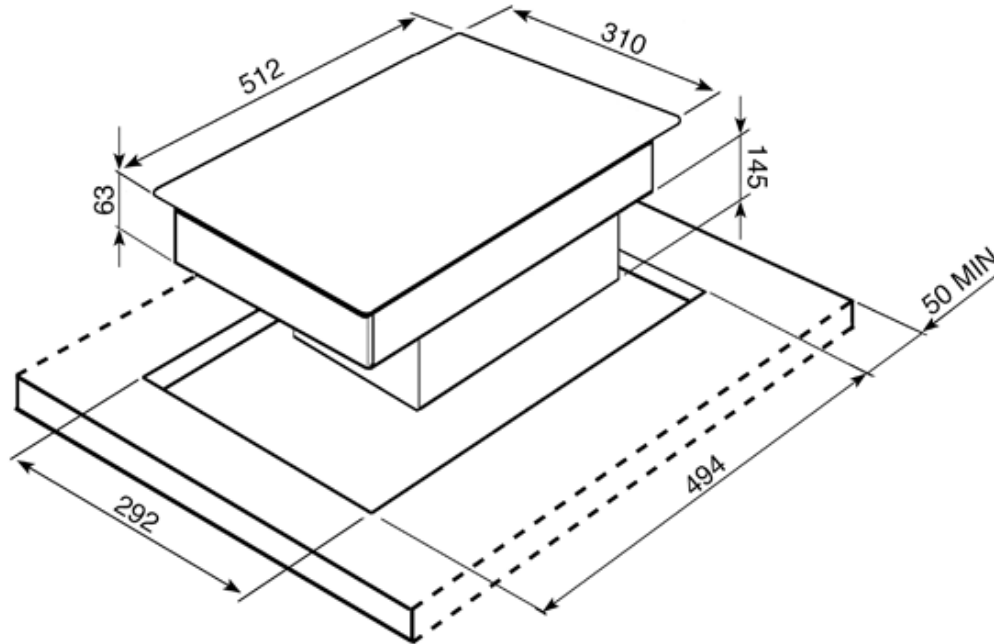

PGF30F

classic

31cm "Domino" Ultra Low Profile Fryer

EAN13: 8017709141721

- Removable tank
- Tank with cold zone and emulsion zone
- Tank capacity: 3.6 Litres
- Residual heat indicators
- St/steel ultra low profile base
- St/steel control
- St/steel cover

STANDARD ACCESSORY:

Linea control

- Nominal power: 2.20 kW
- 13 amp power supply required

NB: Please note that an extra deep worktop is required should this hob be fitted directly above an oven.

Options

- **LGPGF** - Connecting strip

PGF30F

classic

Domino
30 cm
stainless steel
front controls
ultra low profile

Smeg (UK) Limited
3 Milton Park, Abingdon
Oxon OX14 4RN
Tel. +44 (0)844 557 9907
Fax +44 (0)844 557 9337