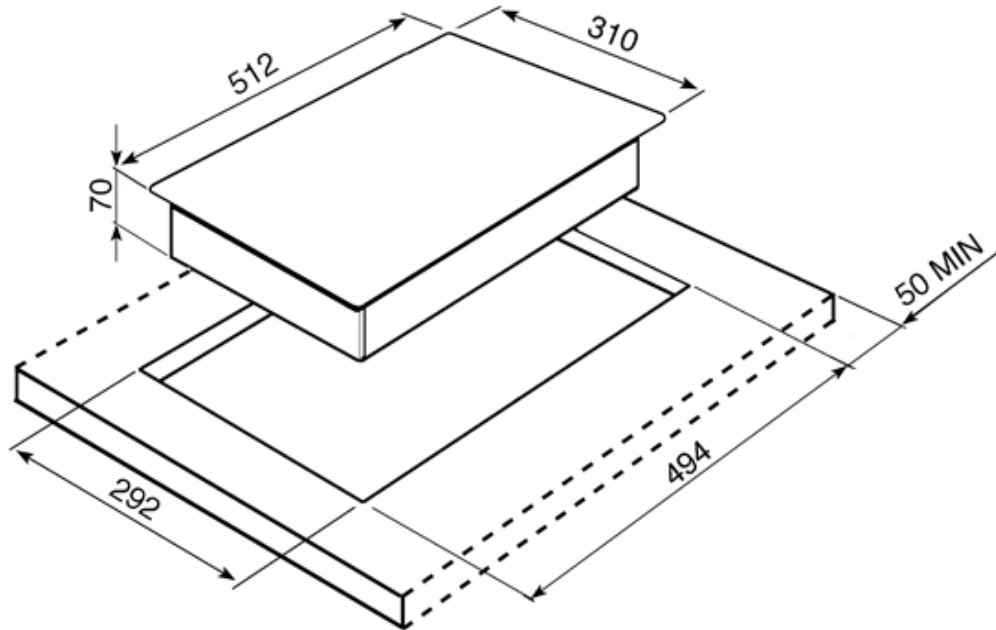

PGF32G

classic

Domino
30 cm
stainless steel
front controls
ultra low profile

Smeg (UK) Limited
3 Milton Park, Abingdon
Oxon OX14 4RN
Tel. +44 (0)844 557 9907
Fax +44 (0)844 557 9337