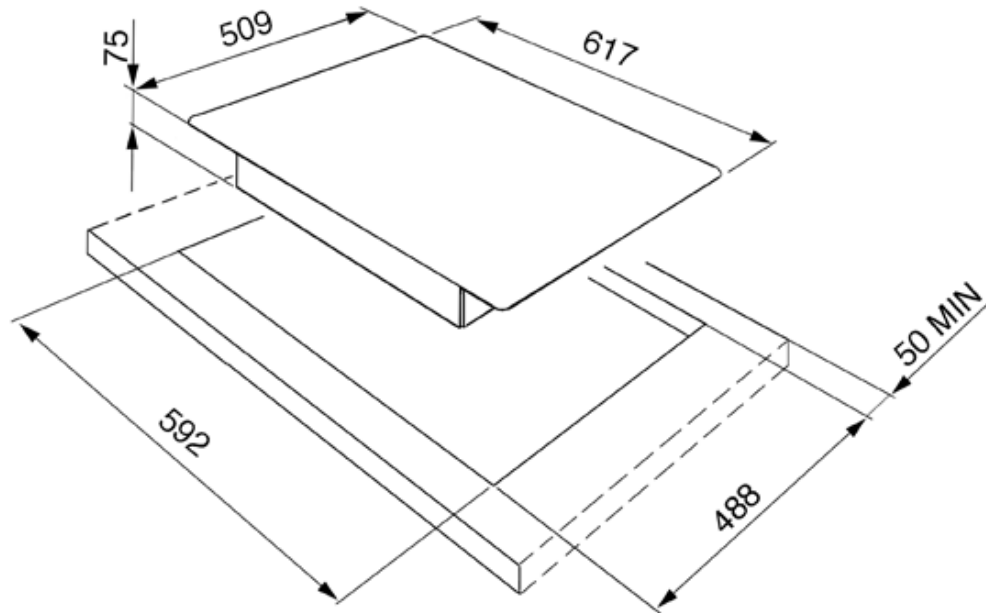

PGF64-4

classic

gas
60 cm
stainless steel
front controls
ultra low profile

Smeg (UK) Ltd
The Magna Building, Wyndyke Furlong, Abingdon
OX14 1DZ
Tel. +44 (0)844 557 9907
Fax +44 (0)844 557 9337