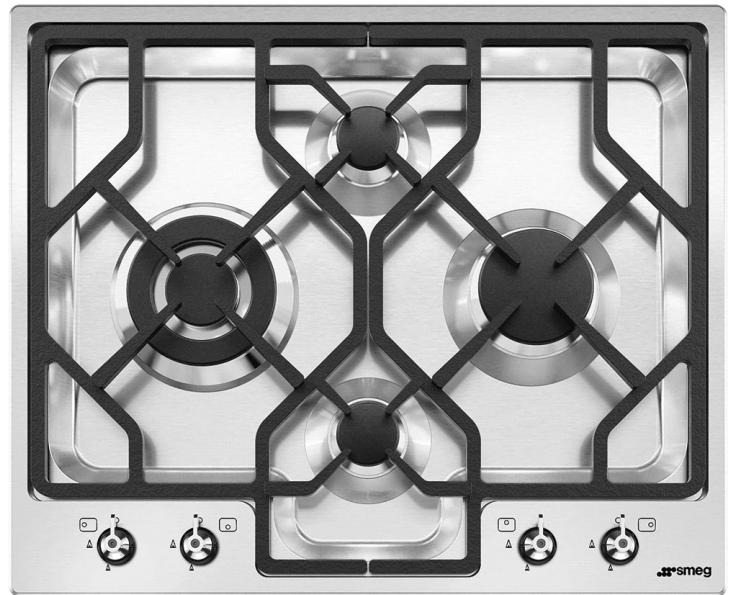

## PGF64-4

### classic

62CM "Classic" Ultra Low Profile Gas Hob

EAN13: 8017709153588

- 4 burners
- Left: Ultra rapid burner 4.0 kW
- Centre Front: 1.5 kW
- Centre Rear: 1.5 kW
- Right: 2.5 kW
- St/steel ultra low profile base
- Heavy duty cast iron pan stands
- Black burner caps
- Automatic electronic ignition
- Safety valves
- Adaptable for LPG

From January 2018 production this product no longer includes a set of Linea controls as standard. If required order 6MP1PGF

NB: Please note that an extra deep worktop is required should this hob be fitted directly above an oven.

### Options

- **6MP1PGF** - Set of 6 Linea controls

**Heavy duty cast iron pan stands:**  
for maximum stability and strength.

**Ultra rapid burners:**  
Powerful ultra rapid burners offer up to 5kw of power.