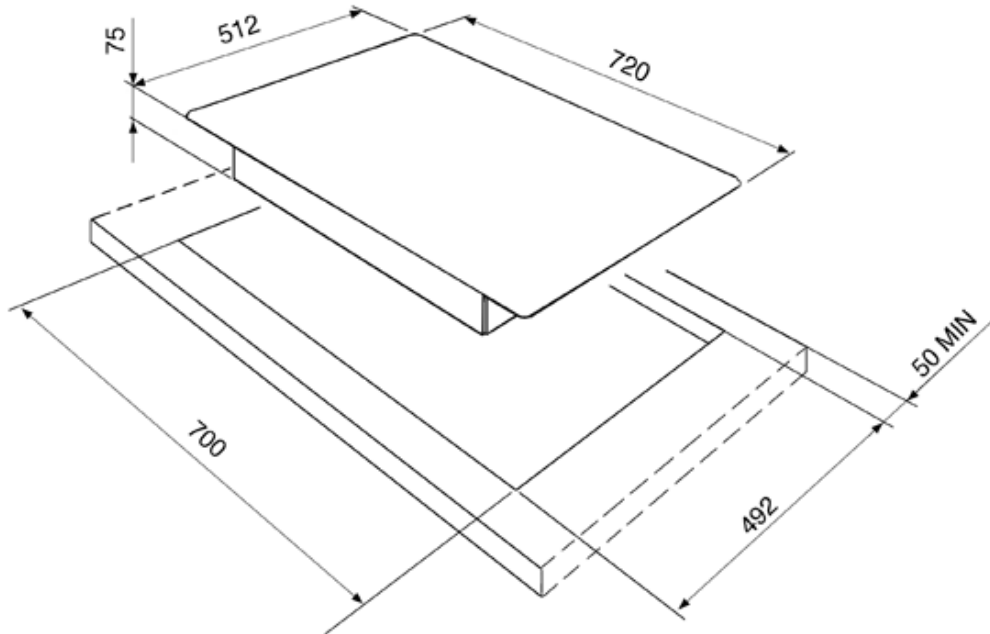

# PGF75-4

classic

gas  
72 cm  
stainless steel  
front controls  
ultra low profile

Smeg (UK) Limited  
3 Milton Park, Abingdon  
Oxon OX14 4RN  
Tel. +44 (0)844 557 9907  
Fax +44 (0)844 557 9337