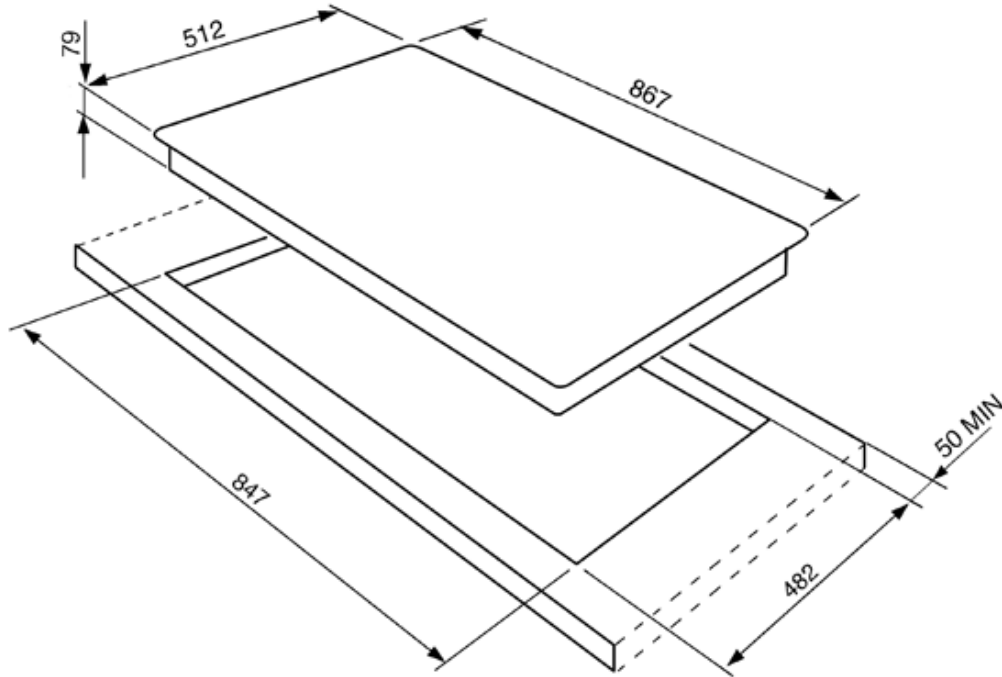

## Functions

**Heavy duty cast iron pan stands:**  
for maximum stability and strength.

**Ultra rapid burners:**  
Powerful ultra rapid burners offer up to 5kw of power.

**PGF95-4**  
classic

gas  
90 cm  
stainless steel  
side control  
ultra low profile