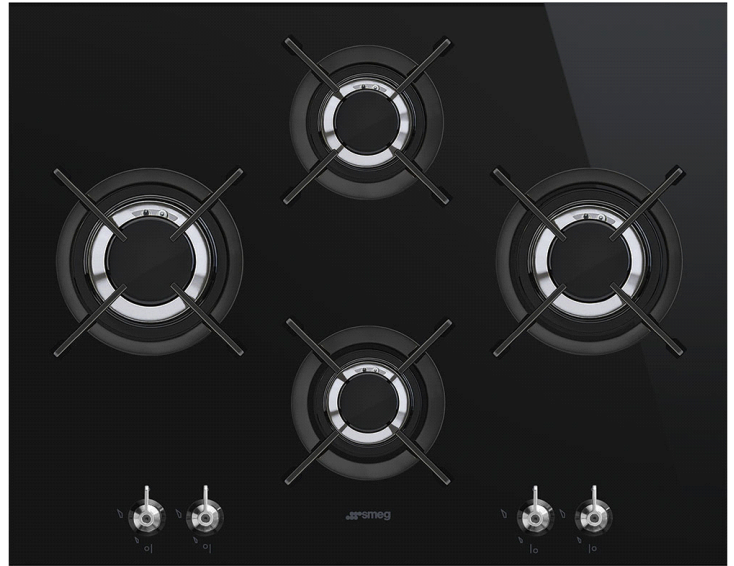

PV364LCN New product

classic

65cm "Classic" Gas on Glass Ceramic Hob, Black Glass

EAN13: 8017709233501

4 burners in "diamond" configuration

- Left rapid burner: 3.10 kW
- Rear centre: 1.70 kW
- Front centre: 1.10 kW
- Right rapid burner: 2.60 kW

- Ceramic glass
- Glass on steel
- Cast iron pan stands

- Automatic electronic ignition
- Safety valves
- Adaptable for LPG

Functions

PV364LCN

classic

gas
64 cm
black
front controls
built-in

Heavy duty cast iron pan stands:
for maximum stability and strength.