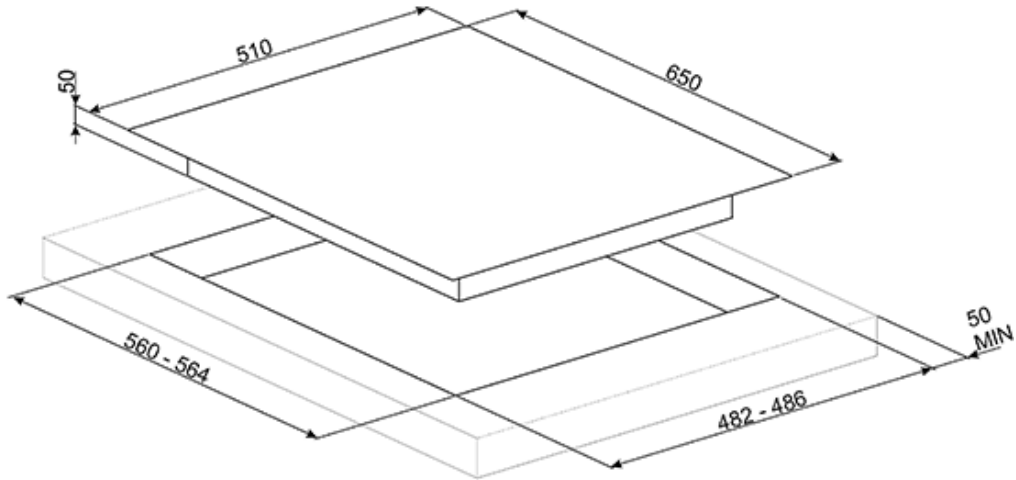

PV364LCN

classic

gas
64 cm
black
front controls
built-in

Smeg (UK) Ltd
The Magna Building, Wyndyke Furlong, Abingdon
OX14 1DZ
Tel. +44 (0)844 557 9907
Fax +44 (0)844 557 9337