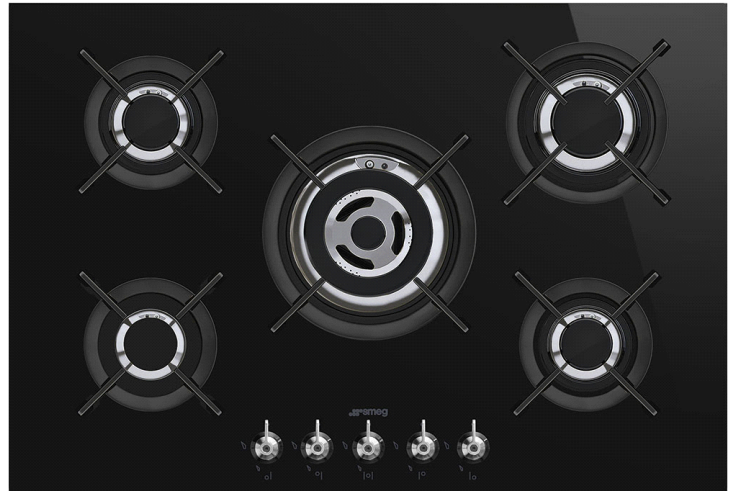

PV375CN New product

classic

75cm "Classic" Gas on Glass Ceramic Hob, Black Glass

EAN13: 8017709233785

5 burners

- Front left: 1.10 kW
- Rear left: 1.70 kW
- Central Ultra rapid burner: 4.20 kW
- Rear right rapid burner: 2.60 kW
- Front right: 1.10 kW
- Ceramic glass
- Glass on steel
- Cast iron pan stands
- Automatic electronic ignition
- Safety valves
- Adaptable for LPG

Standard accessory:

Cast iron wok support

Functions

Heavy duty cast iron pan stands:
for maximum stability and strength.

Ultra rapid burners:
Powerful ultra rapid burners offer up to 5kw of power.

PV375CN

classic