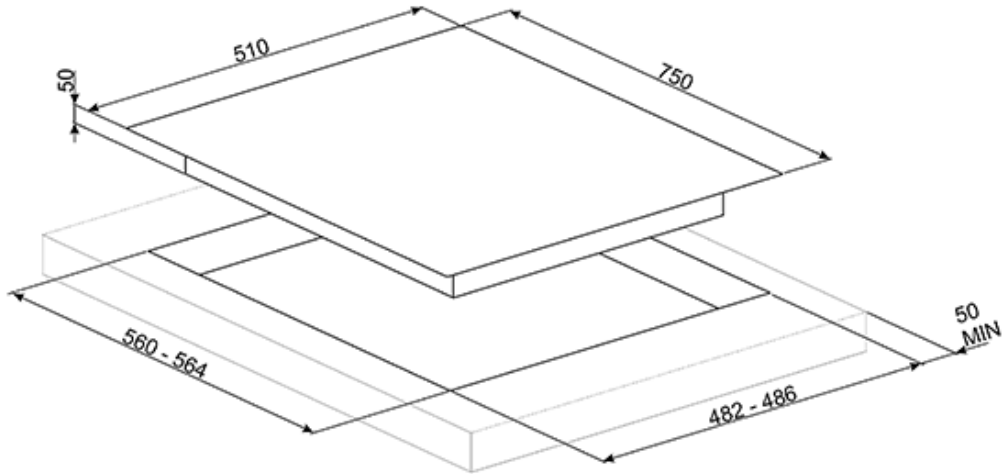

PV375CN

classic

gas
75 cm
black
front controls
built-in

Smeg (UK) Ltd
The Magna Building, Wyndyke Furlong, Abingdon
OX14 1DZ
Tel. +44 (0)844 557 9907
Fax +44 (0)844 557 9337