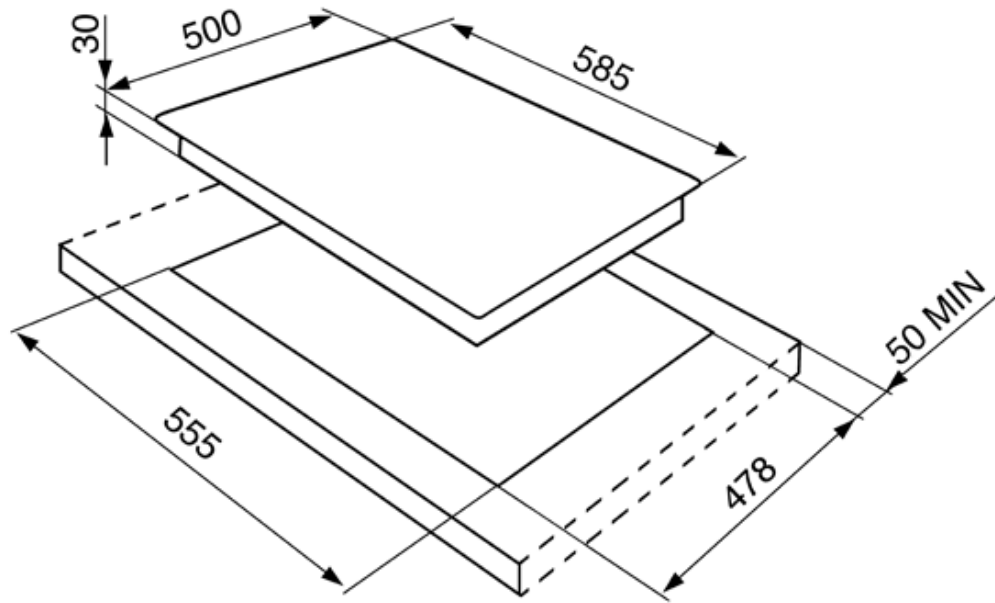

S64S

gas
60 cm
stainless steel
side control
Cucina Selection

Smeg (UK) Limited
3 Milton Park, Abingdon
Oxon OX14 4RN
Tel. +44 (0)844 557 9907
Fax +44 (0)844 557 9337