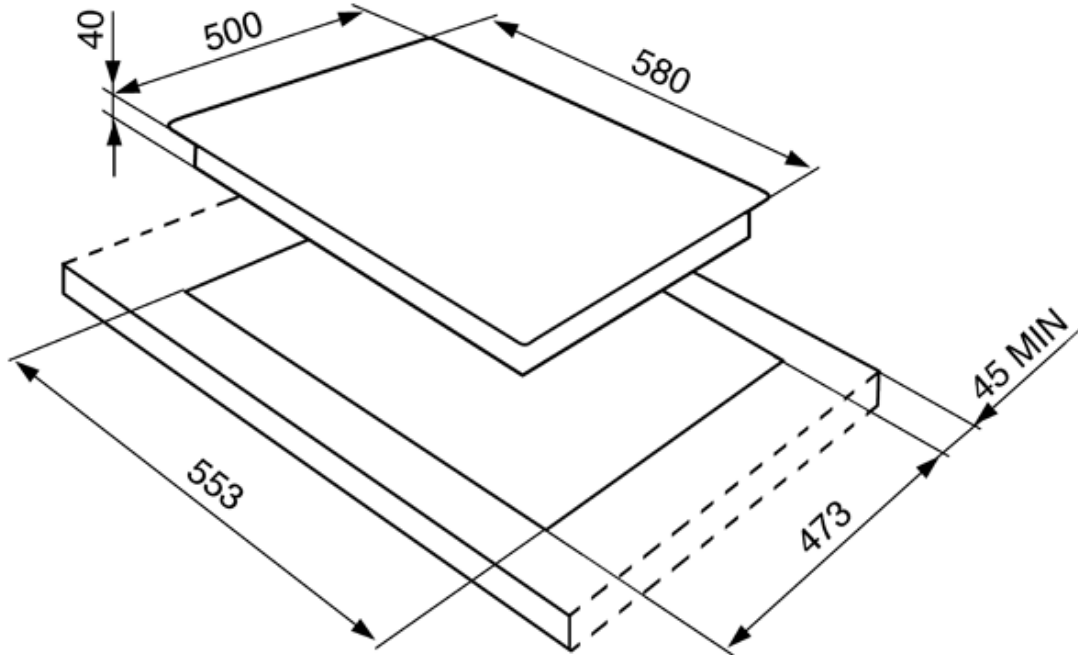

SE435S

electric
58 cm
stainless steel
side control
Cucina Selection

Smeg (UK) Limited
3 Milton Park, Abingdon
Oxon OX14 4RN
Tel. +44 (0)844 557 9907
Fax +44 (0)844 557 9337