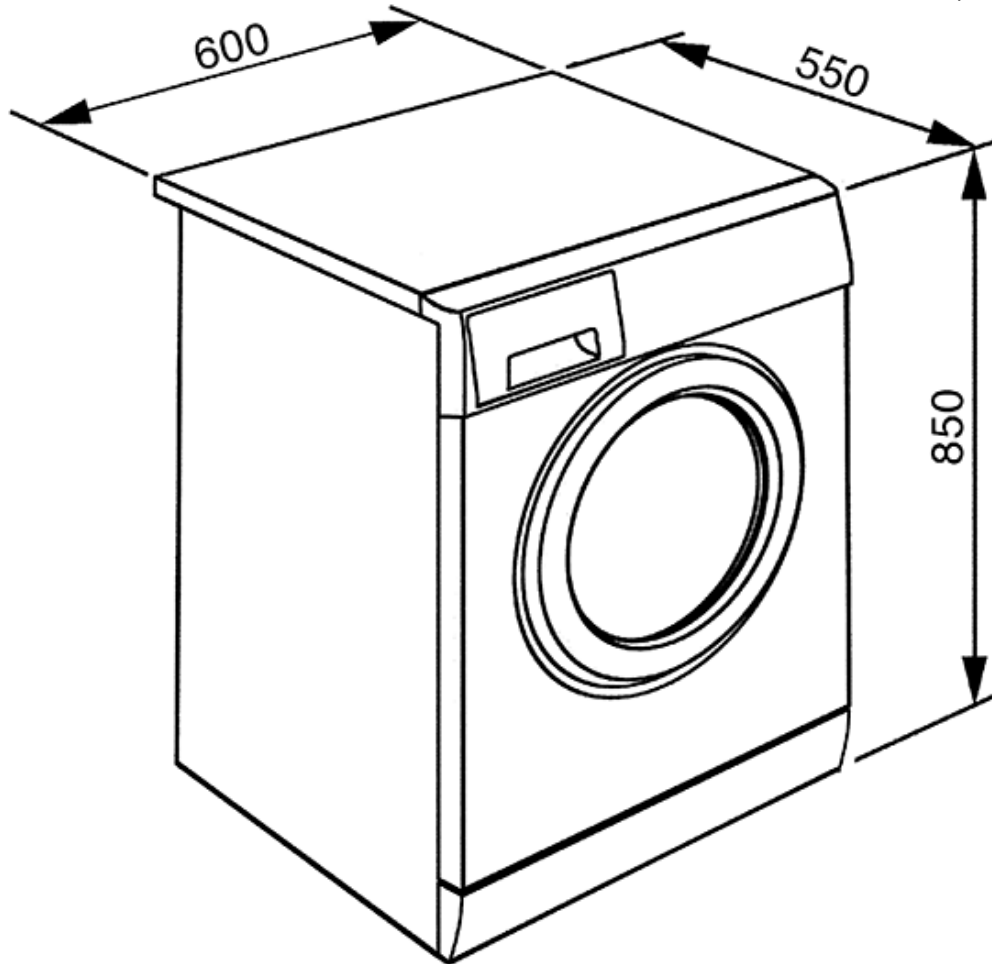

WDF14C7

washer dryer
Cucina Selection
60 cm
white
energy rating AA
spin speed: 1400

Smeg (UK) Limited
3 Milton Park, Abingdon
Oxon OX14 4RN
Tel. +44 (0)844 557 9907
Fax +44 (0)844 557 9337